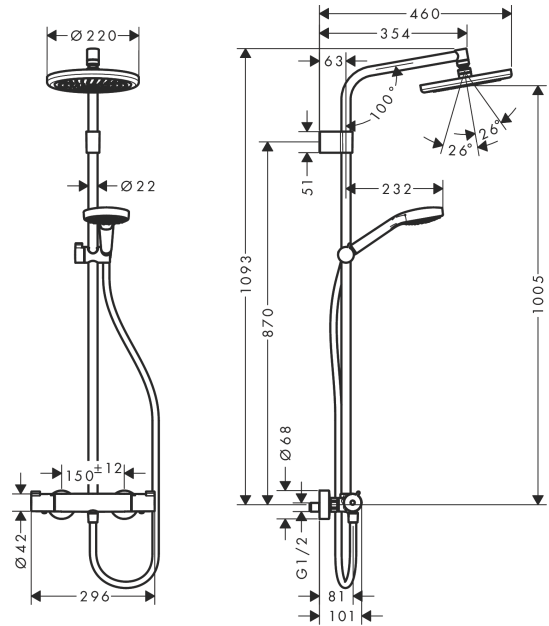

Scale drawing