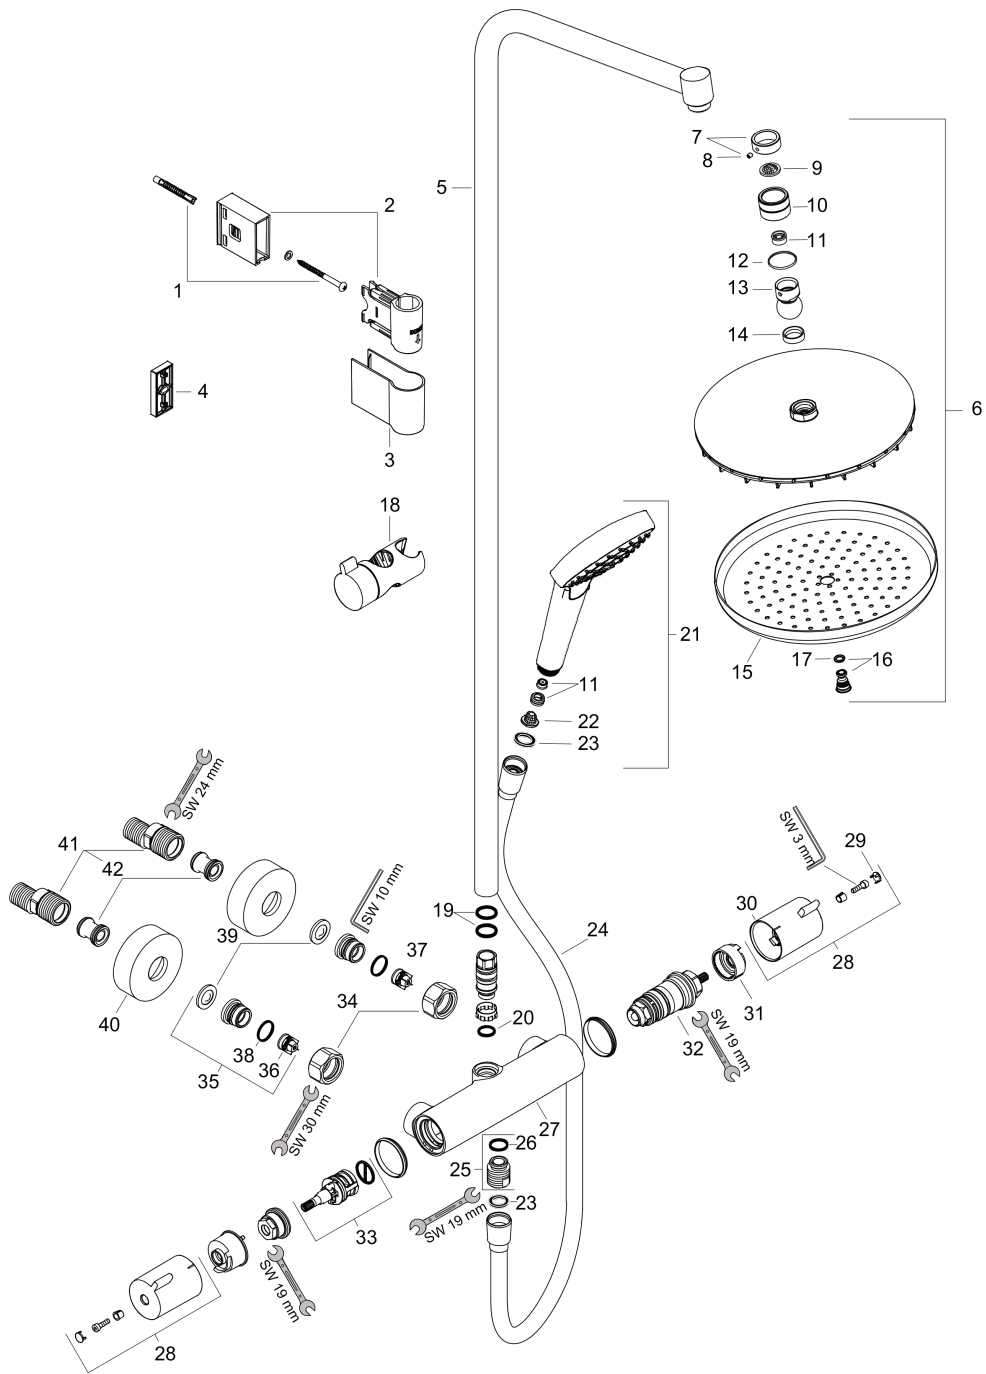

Waterforms

Showerpipe 220 1jet EcoSmart with thermostat

Finish: **Chrome** Article Number: **26985000**

Exploded Drawing

Year of production: >06/21

Waterforms

Showerpipe 220 1jet EcoSmart with thermostat

Finish: **Chrome** Article Number: **26985000**

Spare part list

Year of production: >06/21

Pos.	Description	Article Number	PC	PU
1	mounting set	96179000	4	1
2	wall support	92976000	4	1
3	cover	92975000	7	1
4	tile-matching-disk 7 mm	92950000	9	1
5	pipe 1070 mm	92444000	16	1
6	head shower	26465000	98	1
7	lock washer	98942000	6	1
8	hollow set screw M4x6	97767000	1	1
9	filter packing	94246000	1	1
10	nut	97958000	2	1
11	flow limiter (9 l/min)	95659000	3	1
12	lever collar	97536000	2	1
13	ball joint	98941000	9	1
14	seal	97606000	2	1
15	spray body	92882000	14	1
16	air jet (Eco)	95795000	8	1
17	O-ring 7x2	98419000	1	1
18	support, assy	92366000	9	1
19	O-ring 15x2,5	98131000	1	1
20	O-ring 12x2,25	98382000	1	1
21	handshower	26643400	98	1
22	filter	92672000	2	1
23	seal	98058000	1	1
24	shower hose Isiflex'B 1,60 m	28276000	98	1
25	connecting thread	95392000	6	1
26	O-ring 14x2	98129000	1	1
27	Thermostat	92935000	19	1
28	handle	92836000	9	1
29	cover cap	95433000	2	1
30	pushbutton	92848000	2	1
31	safety set for temperature control	95041000	5	1
32	thermostat cartridge	94282000	15	1
33	shut off unit with selector	96509000	13	1
34	set of nuts	96157000	8	1
35	set of unions	94285000	98	1
36	non return valve (pressure-resistant up to 2 MPa)	93136000	8	1
37	non return valve	96737000	8	1
38	O-ring 17x1,5	98137000	1	1
39	filter packing	96922000	3	1
40	escutcheon Ø 68 mm	96467000	6	1
41	set of S-unions (±12 mm)	94140000	10	1