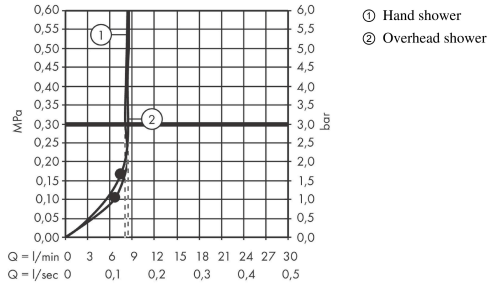

Waterforms

Showerpipe 220 1jet EcoSmart with thermostat

Finish: **Chrome** Article Number: **26985000**

Product image

Scale drawing

Flowchart