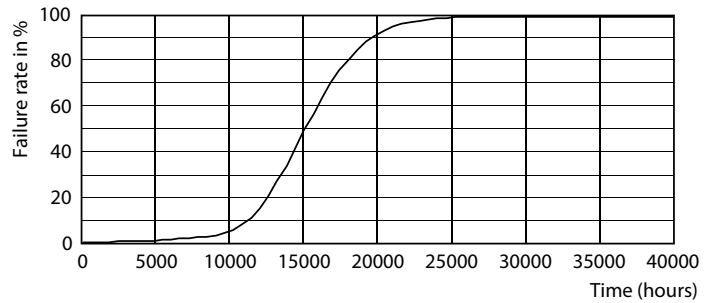

Life Expectancy Diagram - CoreProLEDspot ND 3-40W R63 E27 827 36D