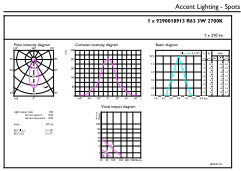

CorePro LEDspot-reflektorer

Fotometriske data

Accent Lighting Spots - CoreProLEDspot ND 3-40W R63 E27 827 36D