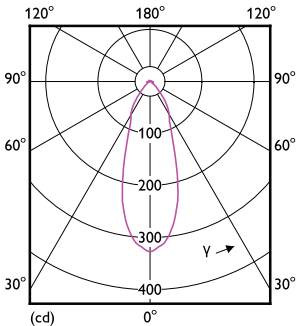

Light Distribution Diagram - CoreProLEDspot ND 3-40W R63 E27 827 36D