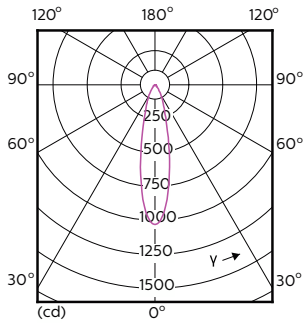

MASTER LEDspot ExpertColor MV

Fotometriske data

Light Distribution Diagram - MAS LED ExpertColor 3.9-35W GU10 930 25D