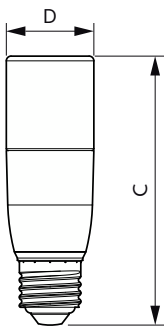

CorePro Plastic LED Specialties

Energiforbrug kWh/1000 t.	10 kWh
EPREL-registreringsnummer	415169
EyeComfort	Ja
Produktdata	
Ordreprodukt navn	CorePro LED Stick ND 9.5-68W T38 E27 830
Det fulde produkt navn	CorePro LED Stick ND 9.5-68W T38 E27 830
Full EOC	871869681451200
Beskrivelse af lokal kode	2057809427

Ordrekode	929001901402
Materialenr. (12NC)	929001901402
Lokal ordrekode	2057809427
SAP-tæller – antal pr. pakke	1
EAN/UPC - Produkt/Æske	8718696814512
Tæller – antal pakker pr. kasse (udvendig emballage)	10
EAN/UPC – kasse	8718696814529

Målskitse

Product	D	C
CorePro LED Stick ND 9.5-68W T38 E27 830	37,2 mm	114,3 mm