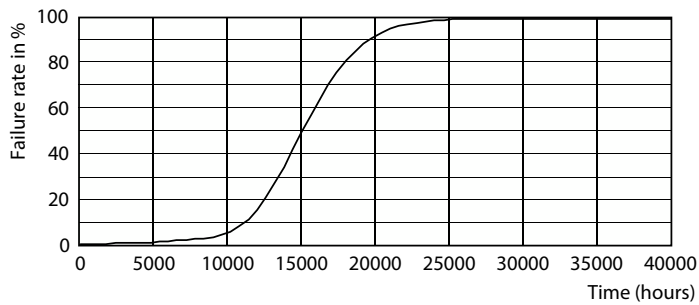

Målskitse

Product	D	C
CorePro LED Stick ND 9.5-68W T38 E27 830	37,2 mm	114,3 mm

Fotometriske data

CalculX Photometrics 4.5 Philips Lighting B.V. Page: 1/7

Spectral Power Distribution Colour - CorePro LED Stick ND 9.5-68W T38 E27 830

General uniform lighting - CorePro LED Stick ND 9.5-68W T38 E27 830

CorePro Plastic LED Specialties

Fotometriske data

Light Distribution Diagram - CorePro LED Stick ND 9.5-68W T38 E27 830

Levetid

Life Expectancy Diagram - CorePro LED Stick ND 9.5-68W T38 E27 830