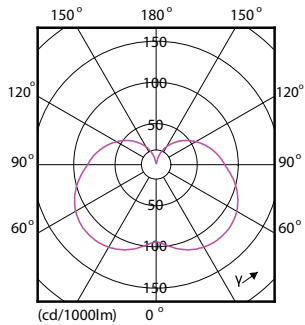

Målskitse

Product	D	C
CorePro LED Stick ND 9.5-68W T38 E27 830	37,2 mm	114,3 mm

Fotometriske data

CalculX Photometrics 4.5 Philips Lighting B.V. Page: 1/7

Spectral Power Distribution Colour - CorePro LED Stick ND 9.5-68W T38 E27 830

General uniform lighting - CorePro LED Stick ND 9.5-68W T38 E27 830

CorePro Plastic LED Specialties

Fotometriske data

Light Distribution Diagram - CorePro LED Stick ND 9.5-68W T38 E27 830

Levetid

Life Expectancy Diagram - CorePro LED Stick ND 9.5-68W T38 E27 830