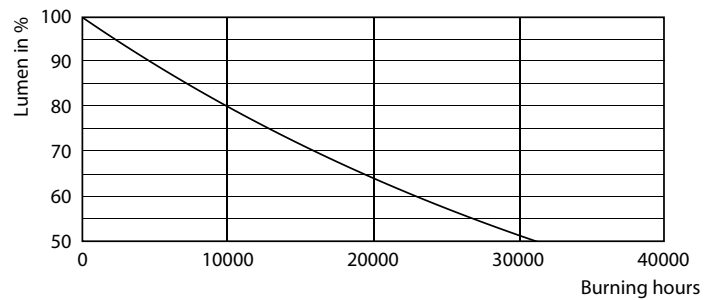

Målskitse

Product	D	C
CorePro LED Stick ND 9.5-68W T38 E27 830	37,2 mm	114,3 mm

Fotometriske data

CalculX Photometrics 4.5 Philips Lighting B.V. Page: 1/7

Spectral Power Distribution Colour - CorePro LED Stick ND 9.5-68W T38 E27 830

General uniform lighting - CorePro LED Stick ND 9.5-68W T38 E27 830

CorePro Plastic LED Specialties

Fotometriske data

Light Distribution Diagram - CorePro LED Stick ND 9.5-68W T38 E27 830

Levetid

Life Expectancy Diagram - CorePro LED Stick ND 9.5-68W T38 E27 830