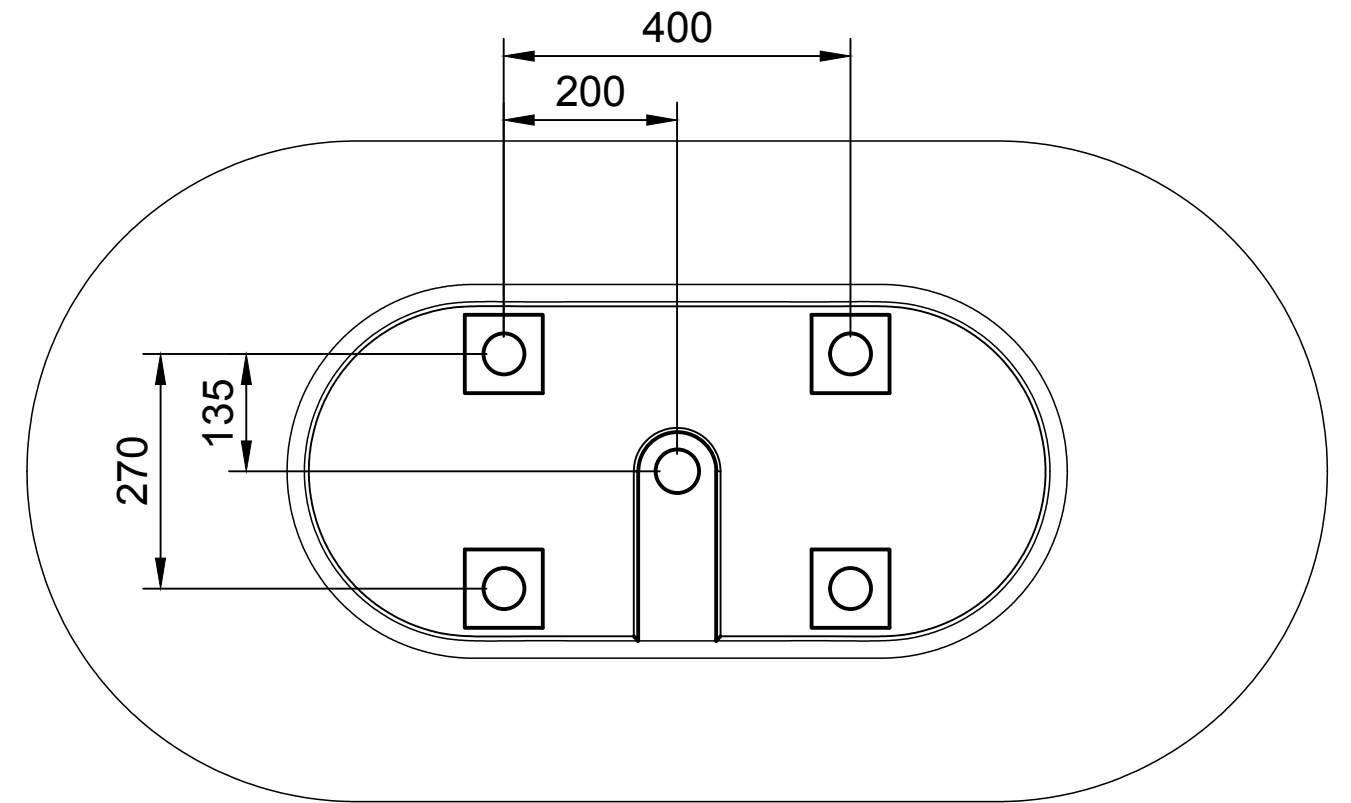

TOP VIEW

BOTTOM VIEW

SECTION A-A

SECTION B-B

Accessories List

Adjustable Feet  
for Bathtubs  
4pc

Bathtub Waste  
Pipe D40mm  
1pc

9000090  
Magic Sponge  
1pc