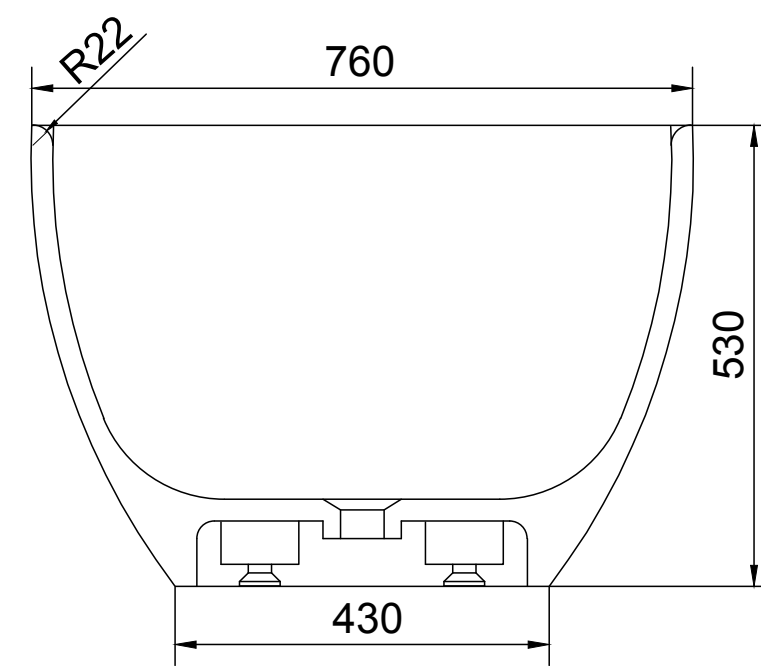

TOP VIEW

BOTTOM VIEW

SECTION A-A

SECTION B-B

Accessories List

Adjustable Feet  
for Bathtubs  
4pc

Bathtub Waste  
Pipe D40mm  
1pc

9000090  
Magic Sponge  
1pc