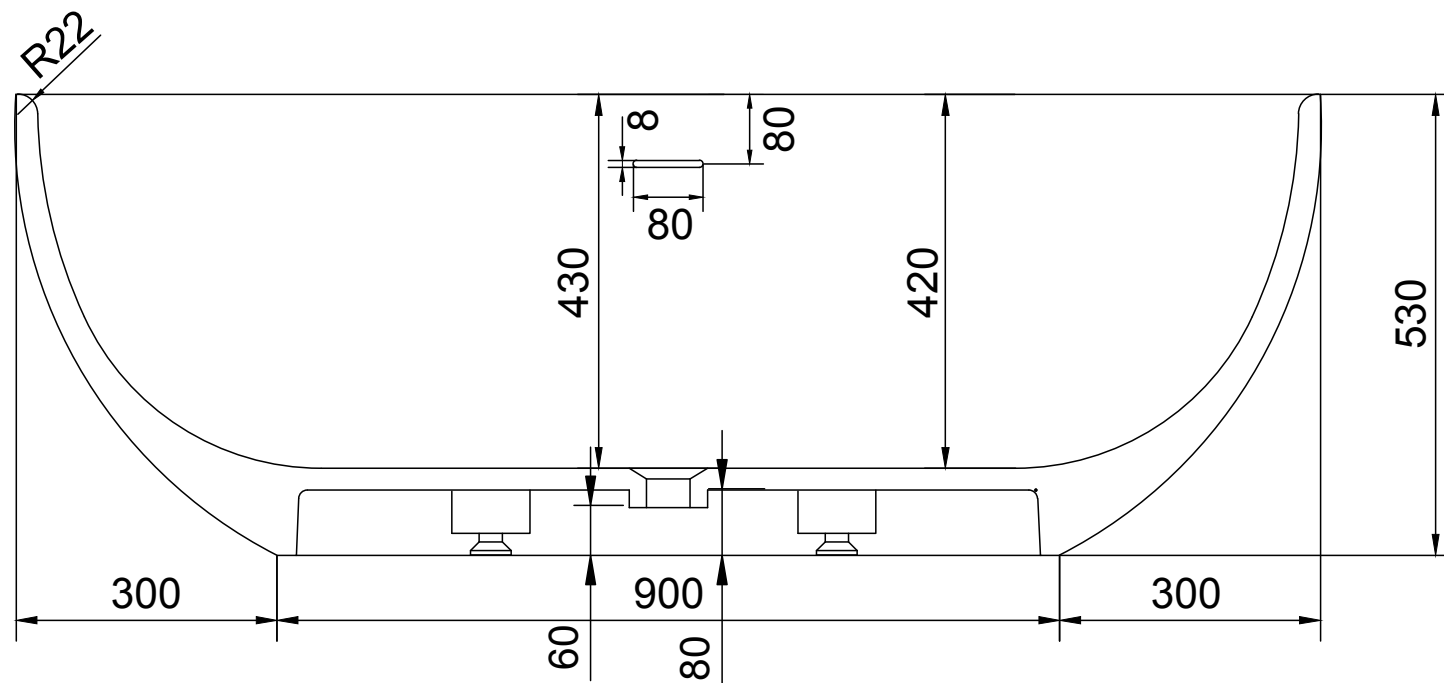

TOP VIEW

BOTTOM VIEW

SECTION A-A

SECTION B-B

Accessories List

Adjustable Feet  
for Bathtubs  
4pc

Bathtub Waste  
Pipe D40mm  
1pc

9000090  
Magic Sponge  
1pc