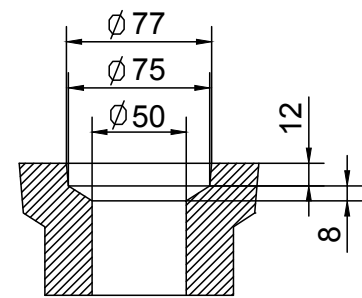

TOP VIEW

BOTTOM VIEW

SECTION A-A

SECTION B-B

Accessories List

Adjustable Feet  
for Bathtubs  
4pc

Bathtub Waste  
Pipe D40mm  
1pc

9000090  
Magic Sponge  
1pc