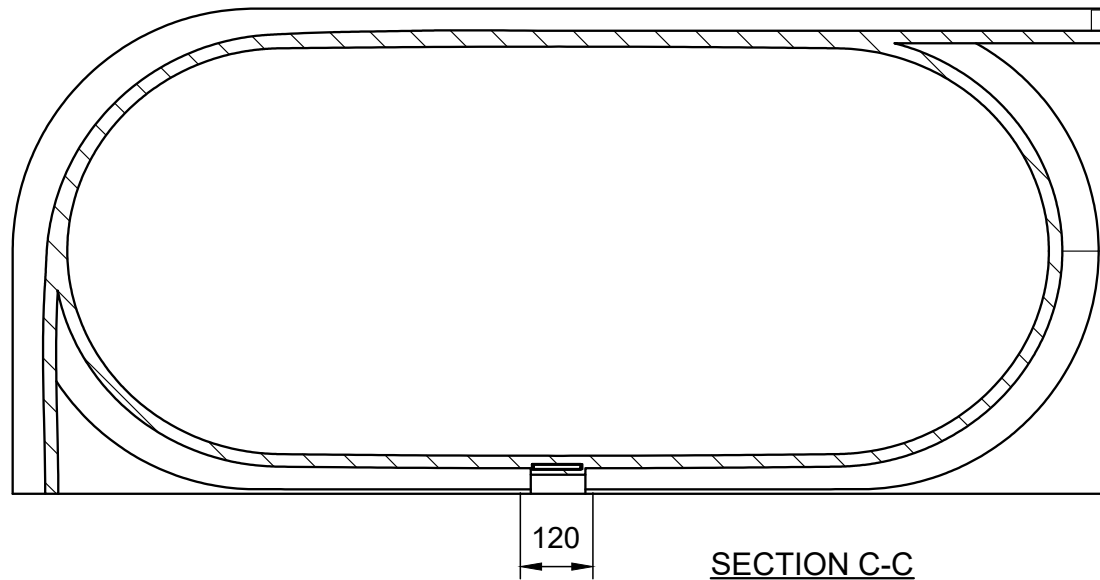

TOP VIEW

REAR VIEW

SECTION A-A

HOME VIEW

SECTION B-B

SECTION C-C

Accessories List

9000167
Pop-up Drainage
For Bathtub
1pc

9000345
Bathtub Waste
Pipe-Grey
1pc

9000090
Magic Sponge
1pc