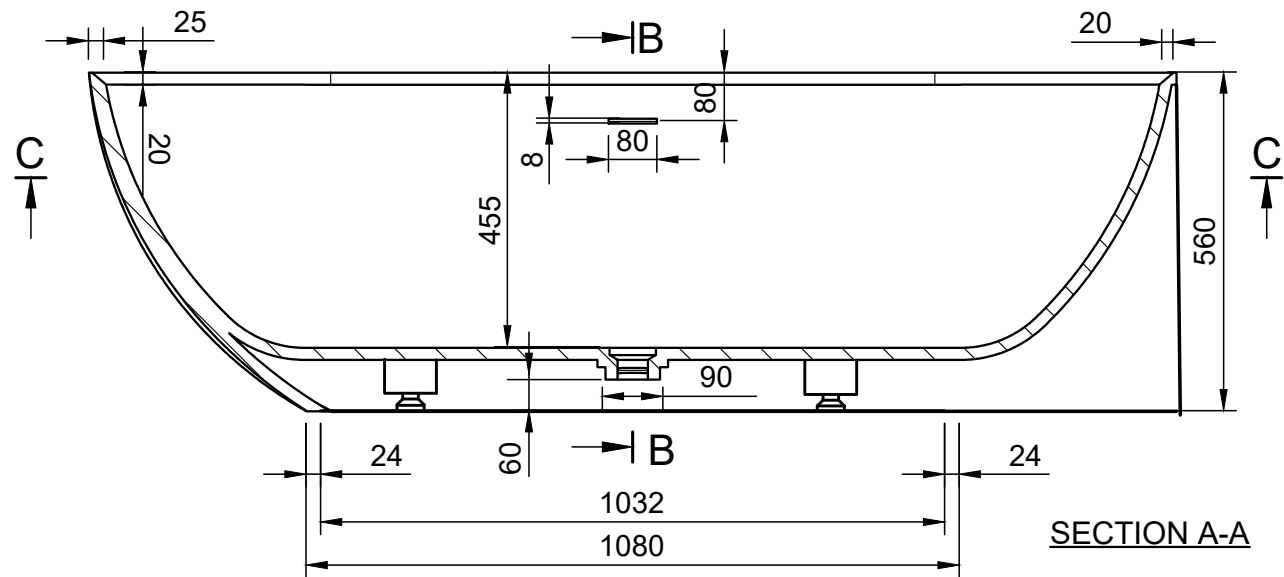

TOP VIEW

REAR VIEW

SECTION A-A

HOME VIEW

SECTION B-B

SECTION C-C

Accessories List

9000167
Pop-up Drainage
For Bathtub
1pc

9000345
Bathtub Waste
Pipe-Grey
1pc

9000090
Magic Sponge
1pc