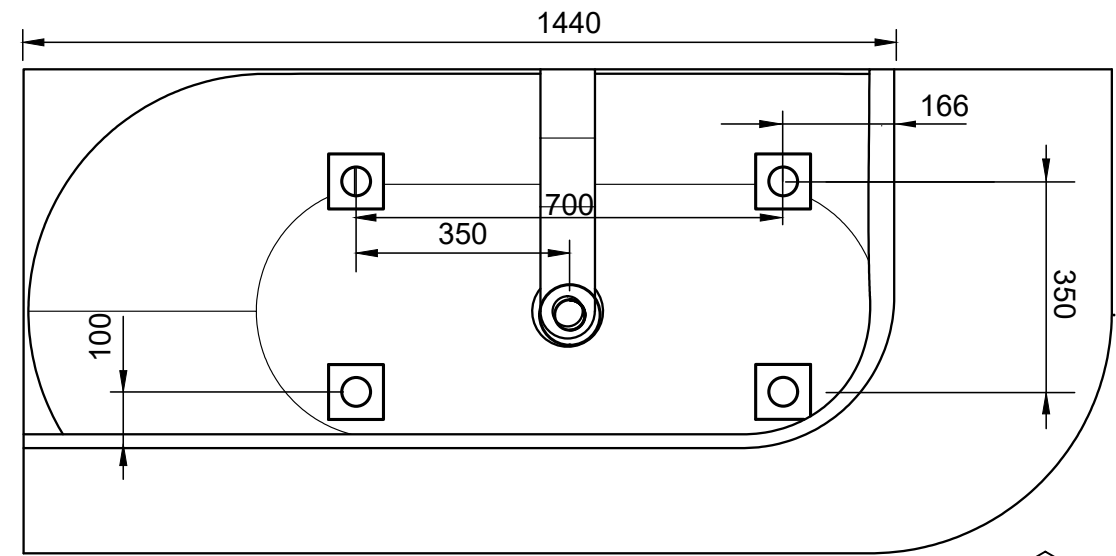

TOP VIEW

REAR VIEW

SECTION A-A

HOME VIEW

SECTION B-B

SECTION C-C

Accessories List

9000167
Pop-up Drainage
For Bathtub
1pc

9000345
Bathtub Waste
Pipe-Grey
1pc

9000090
Magic Sponge
1pc