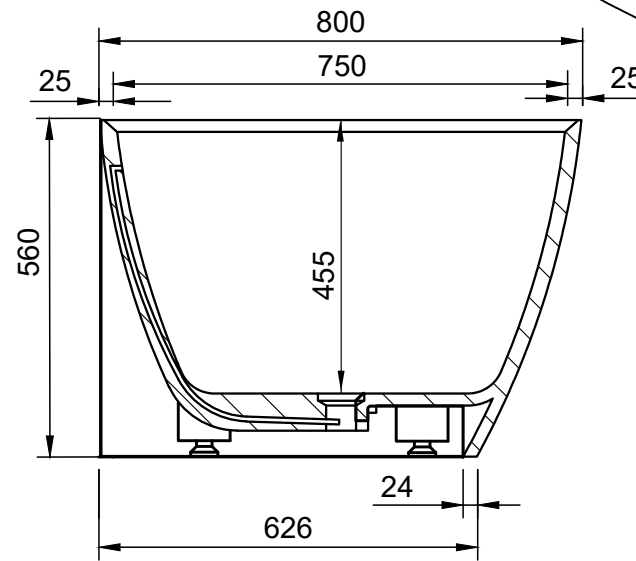

TOP VIEW

REAR VIEW

SECTION A-A

HOME VIEW

SECTION B-B

SECTION C-C

Accessories List

9000167
Pop-up Drainage
For Bathtub
1pc

9000345
Bathtub Waste
Pipe-Grey
1pc

9000090
Magic Sponge
1pc