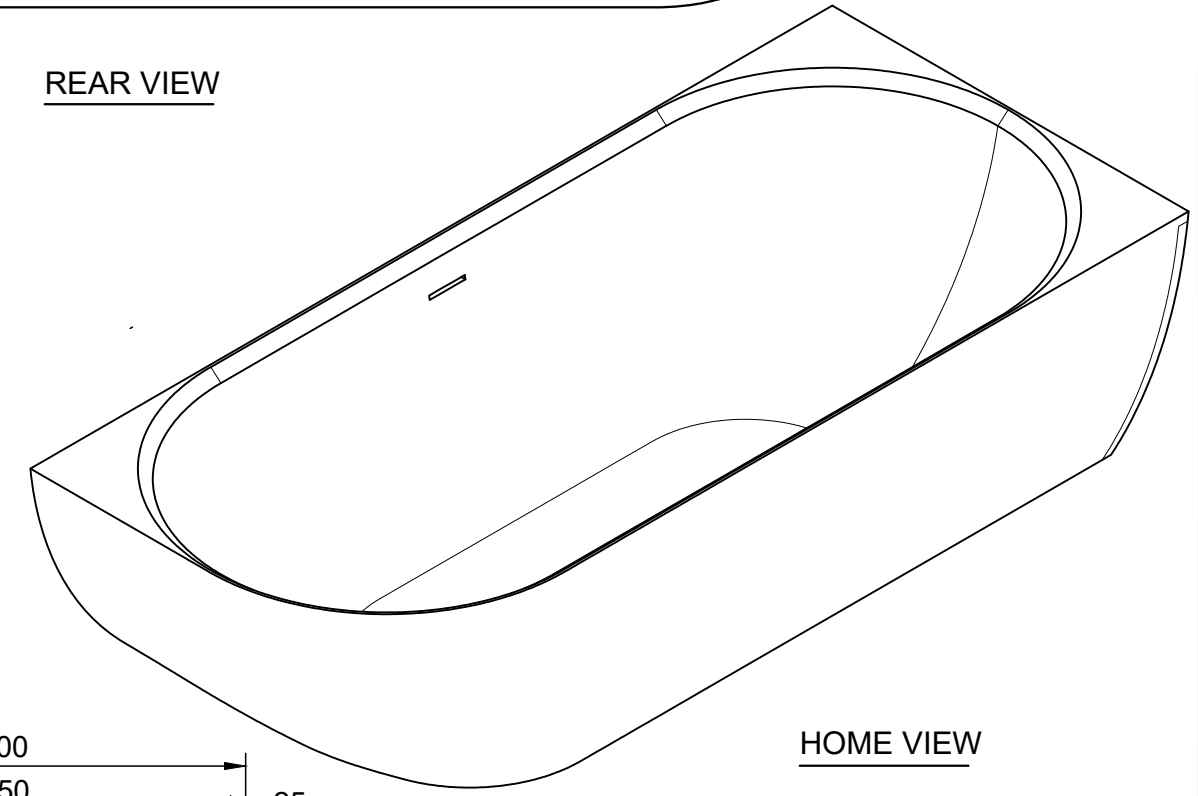

TOP VIEW

REAR VIEW

SECTION A-A

HOME VIEW

SECTION B-B

SECTION C-C

Accessories List

9000167
Pop-up Drainage
For Bathtub
1pc