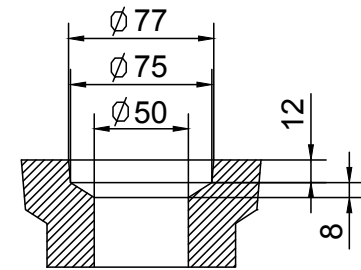

TOP VIEW

REAR VIEW

SECTION A-A

SECTION B-B

Accessories List

9000167
Pop-up Drainage
For Bathtub
1pc

9000345
Bathtub Waste
Pipe-Grey
1pc

9000090
Magic Sponge
1pc