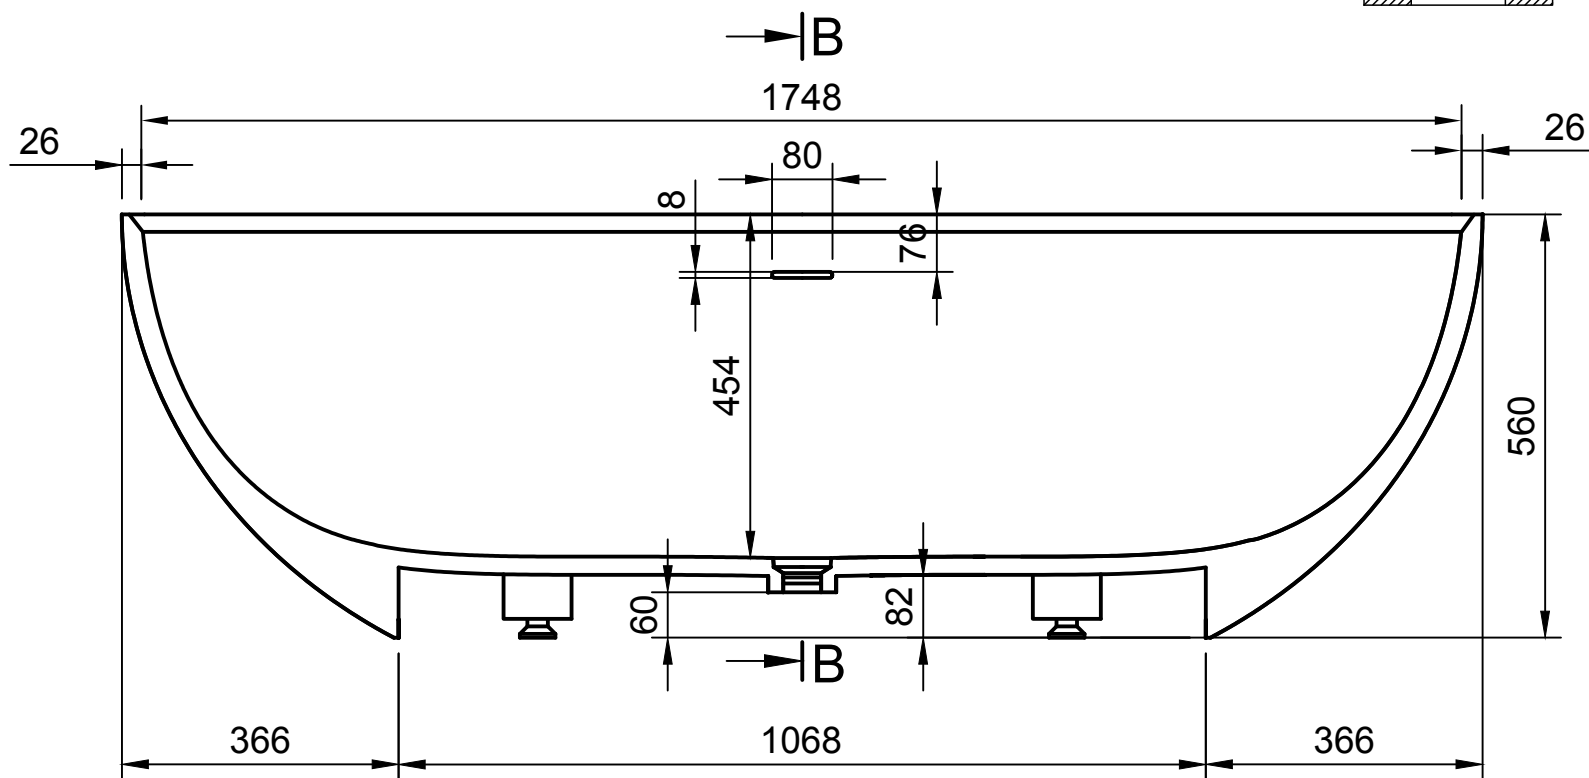

TOP VIEW

REAR VIEW

SECTION A-A

SECTION B-B

Accessories List

9000167
Pop-up Drainage
For Bathtub
1pc

9000345
Bathtub Waste
Pipe-Grey
1pc

9000090
Magic Sponge
1pc