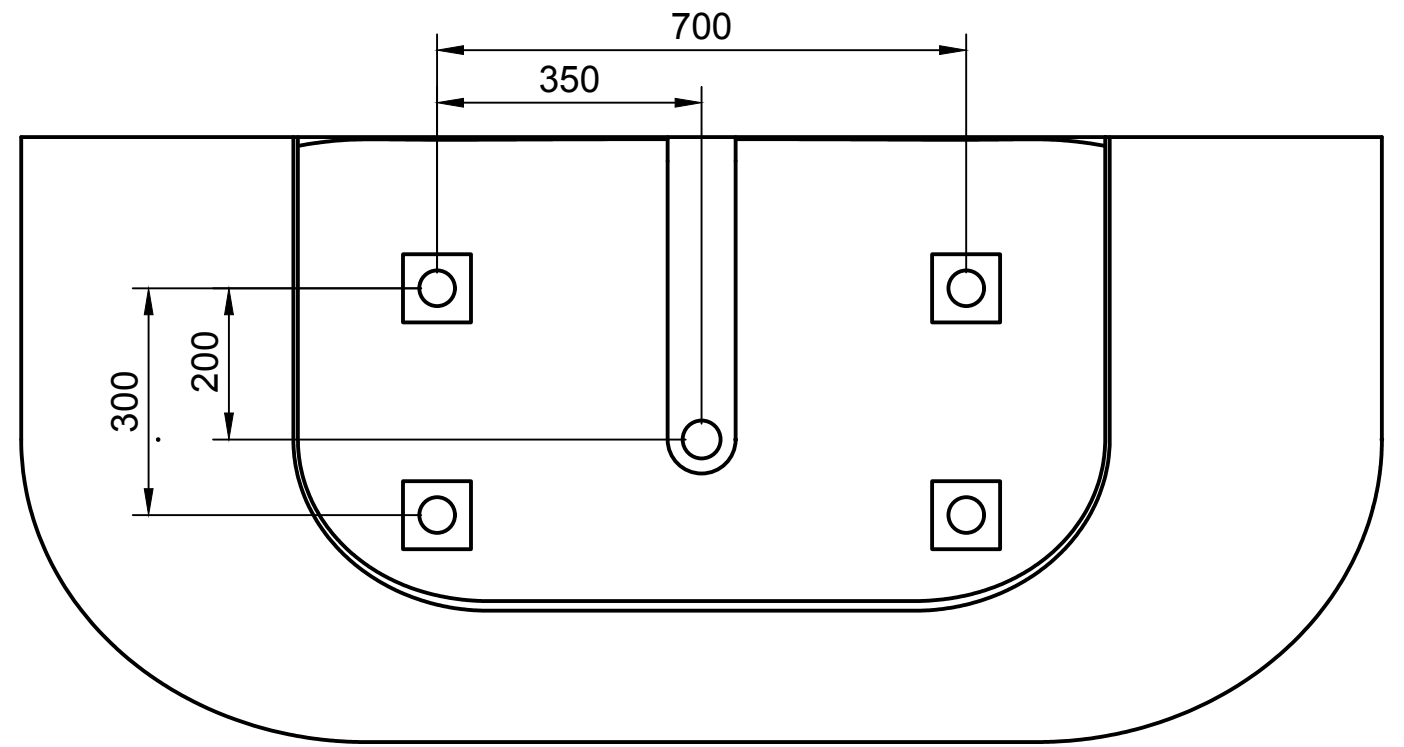

TOP VIEW

REAR VIEW

SECTION A-A

SECTION B-B

Accessories List

9000167
Pop-up Drainage
For Bathtub
1pc

9000345
Bathtub Waste
Pipe-Grey
1pc

9000090
Magic Sponge
1pc