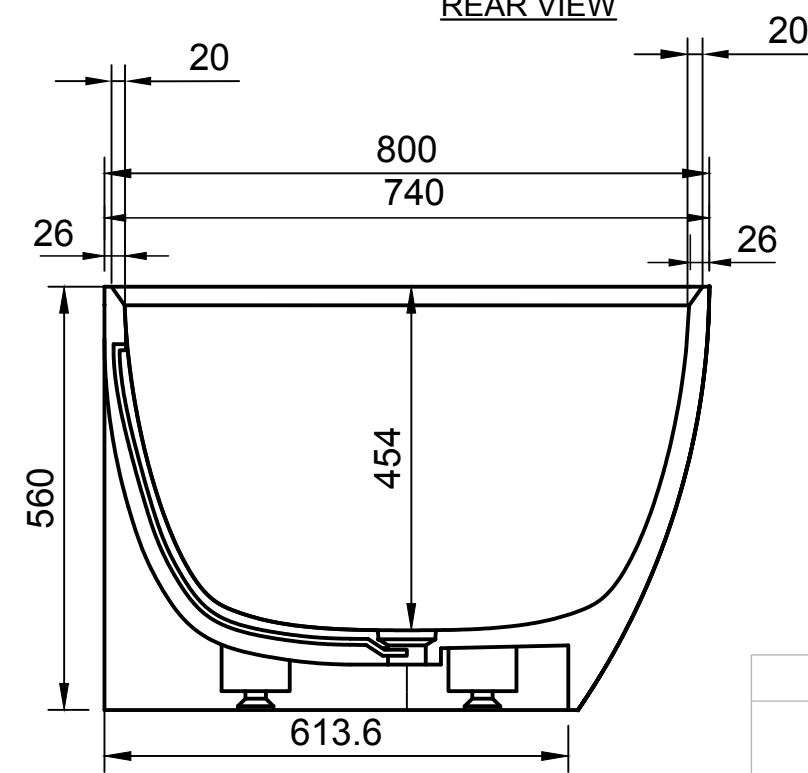

TOP VIEW

REAR VIEW

SECTION A-A

SECTION B-B

Accessories List

9000167
Pop-up Drainage
For Bathtub
1pc

9000345
Bathtub Waste
Pipe-Grey
1pc

9000090
Magic Sponge
1pc