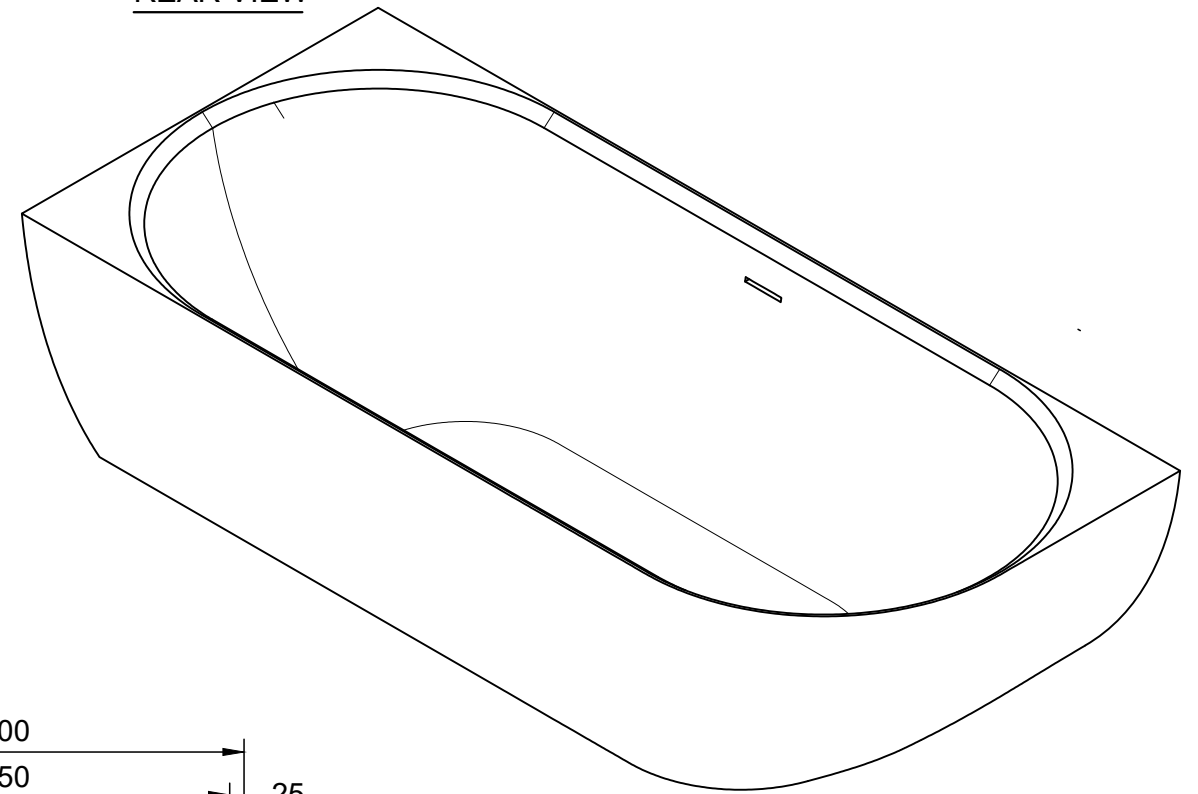

TOP VIEW

REAR VIEW

SECTION A-A

HOME VIEW

SECTION C-C

SECTION B-B

Accessories List	
	9000167 Pop-up Drainage For Bathtub 1pc
	9000090 Magic Sponge 1pc
	9000345 Bathtub Waste Pipe-Grey 1pc