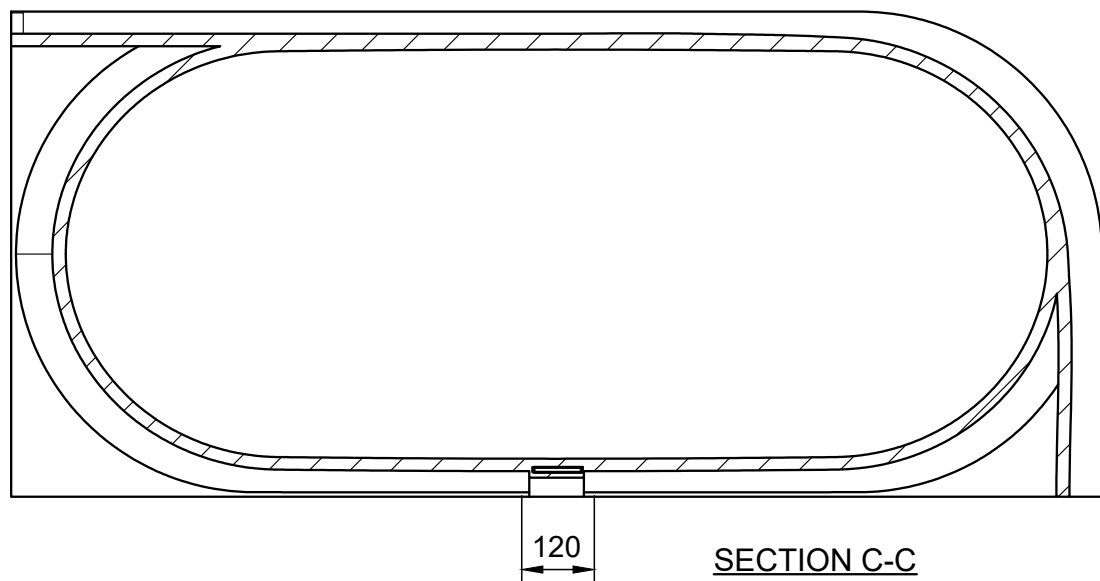

TOP VIEW

REAR VIEW

SECTION A-A

HOME VIEW

SECTION C-C

SECTION B-B

Accessories List	
	9000167 Pop-up Drainage For Bathtub 1pc
	9000090 Magic Sponge 1pc
	9000345 Bathtub Waste Pipe-Grey 1pc