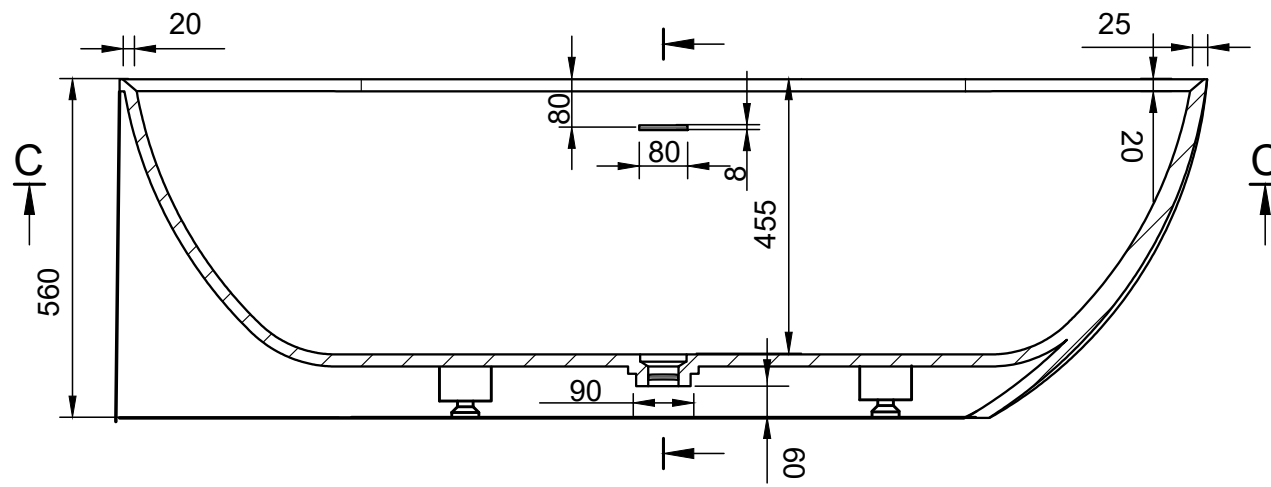

TOP VIEW

REAR VIEW

SECTION A-A

HOME VIEW

SECTION C-C

SECTION B-B

Accessories List	
	9000167 Pop-up Drainage For Bathtub 1pc
	9000090 Magic Sponge 1pc
	9000345 Bathtub Waste Pipe-Grey 1pc