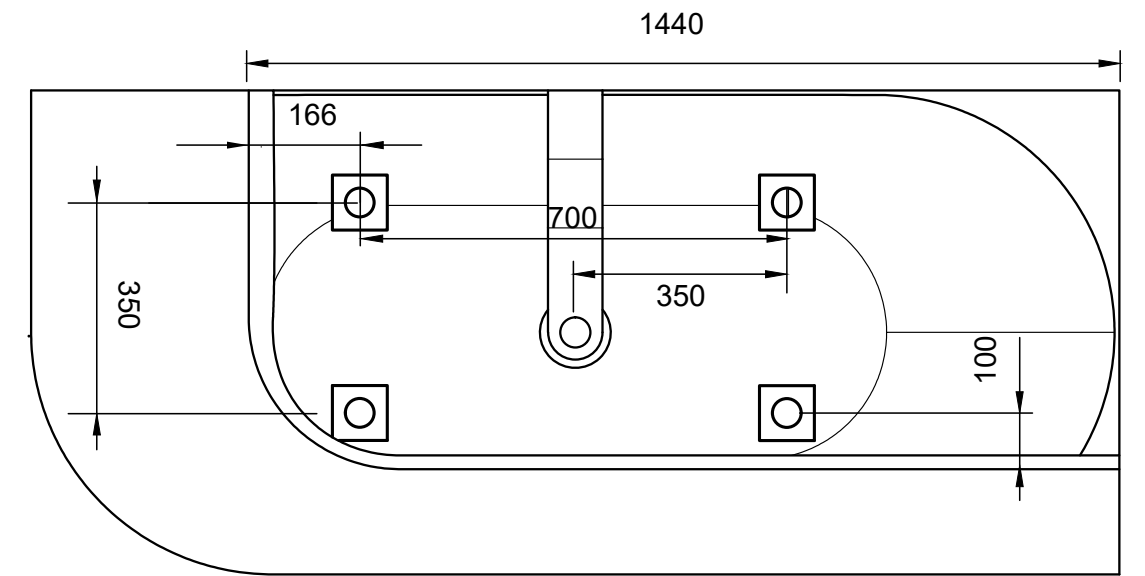

TOP VIEW

REAR VIEW

SECTION A-A

HOME VIEW

SECTION C-C

SECTION B-B

Accessories List	
	9000167 Pop-up Drainage For Bathtub 1pc
	9000090 Magic Sponge 1pc
	9000345 Bathtub Waste Pipe-Grey 1pc