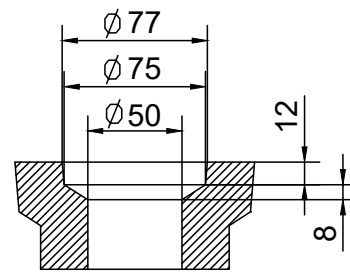

TOP VIEW

REAR VIEW

SECTION A-A

HOME VIEW

SECTION C-C

SECTION B-B

Accessories List	
	9000167 Pop-up Drainage For Bathtub 1pc
	9000090 Magic Sponge 1pc
	9000345 Bathtub Waste Pipe-Grey 1pc