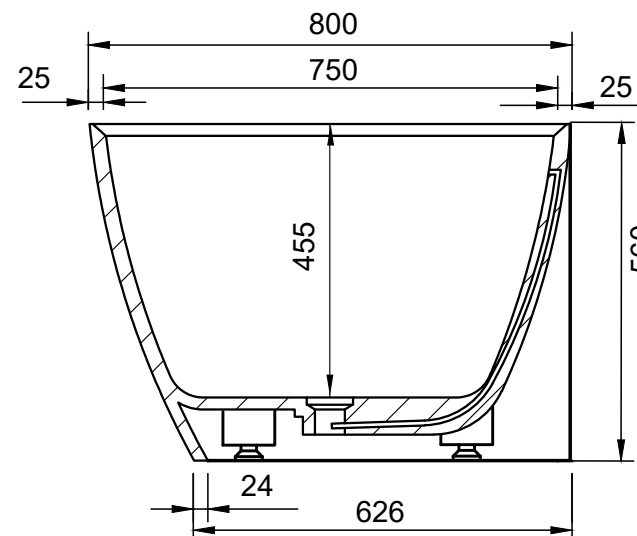

TOP VIEW

REAR VIEW

SECTION A-A

HOME VIEW

SECTION C-C

SECTION B-B

Accessories List	
	9000167 Pop-up Drainage For Bathtub 1pc
	9000090 Magic Sponge 1pc
	9000345 Bathtub Waste Pipe-Grey 1pc