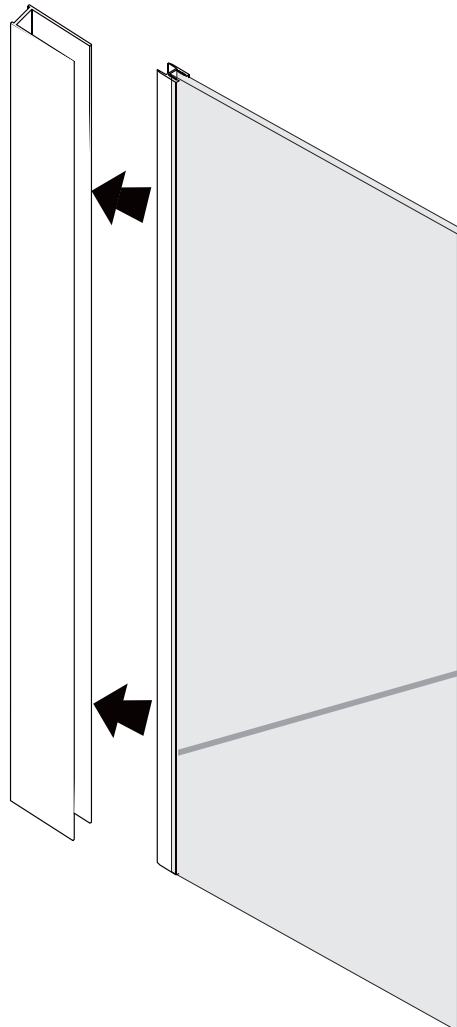

cassøe®

Installationguide - showerwall 900x2000mm

Showerwall in 6mm tempered
glass with cuttable supportbar.
Height 2000mm - width 900mm
Profile colour in shiny aluminum

Reversible - left/right

Cassøe A/S
Taksvej 24
7400 Herning
Tlf. 97127400
www.cassoe.dk

U-profile

ST4*35

ϕ6x30
Wall plugs

ST4*12

Screw cover

Supportbar

1

2