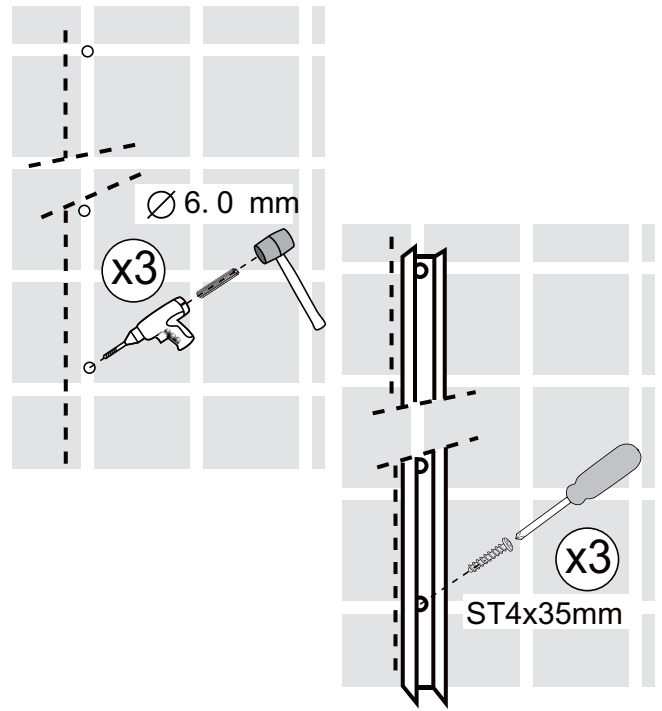

cassøe®

Installationguide - showerwall 900x2000mm

Showerwall in 6mm tempered
glass with cuttable supportbar.
Height 2000mm - width 900mm
Profile colour in shiny aluminum

Reversible - left/right

Cassøe A/S
Taksvej 24
7400 Herning
Tlf. 97127400
www.cassoe.dk

U-profile

ST4*35

ϕ6x30
Wall plugs

ST4*12

Screw cover

Supportbar

1

2