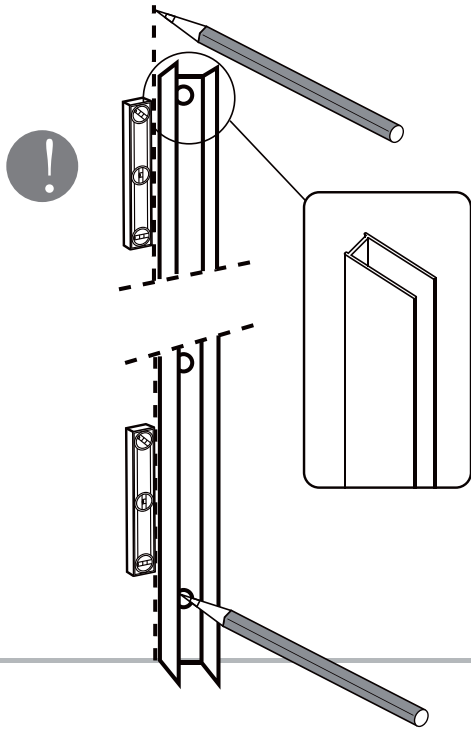

cassøe®

Installationguide - showerwall 900x2000mm

Showerwall in 6mm tempered
glass with cuttable supportbar.
Height 2000mm - width 900mm
Profile colour in shiny aluminum

Reversible - left/right

Cassøe A/S
Taksvej 24
7400 Herning
Tlf. 97127400
www.cassoe.dk

U-profile

ST4*35

ϕ6x30
Wall plugs

ST4*12

Screw cover

Supportbar

1

2