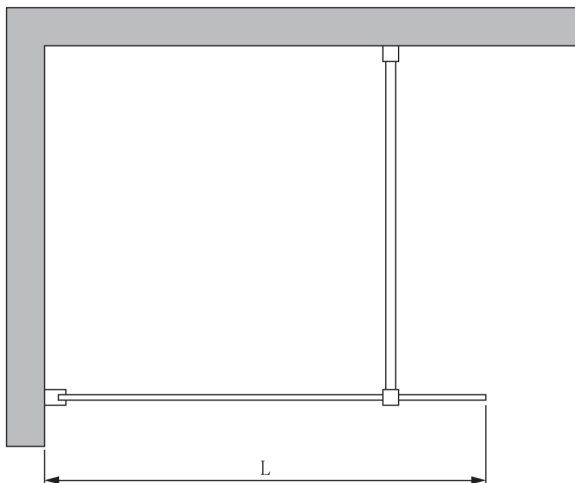

cassøe®

Installationguide - showerwall 900x2000mm

Showerwall in 6mm tempered
glass with cuttable supportbar.
Height 2000mm - width 900mm
Profile colour in shiny aluminum

Reversible - left/right

Cassøe A/S
Taksvej 24
7400 Herning
Tlf. 97127400
www.cassoe.dk

U-profile

ST4*35

ϕ6x30
Wall plugs

ST4*12

Screw cover

Supportbar

1

2