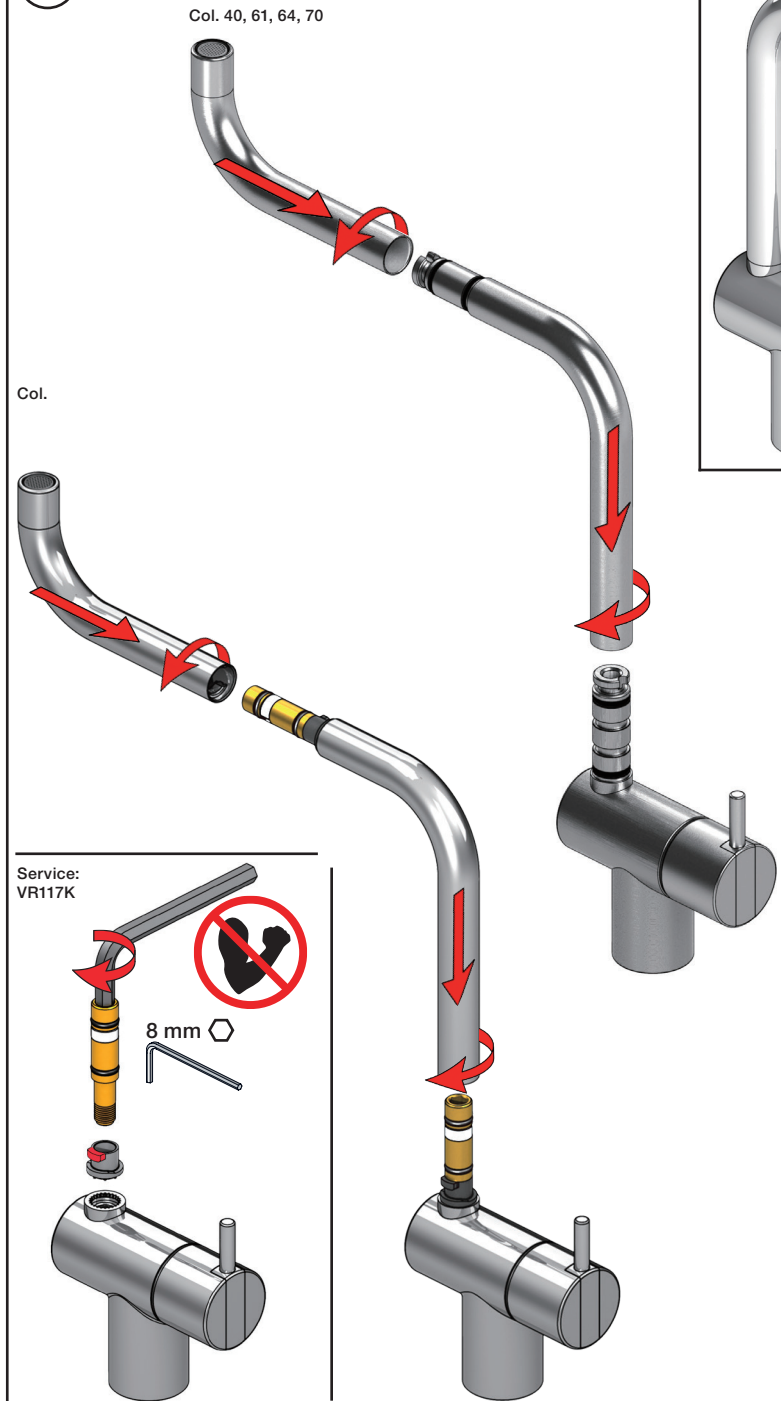

VOLA KV1

Fitting instruction
 Montageanleitung
 Monteringsvejledning
 Monteringsvægledning
 Montage hanleiding
 Manuel de montage

04/00203
 04/00206

Data, 3 Bar /43.5 Psi:

	l/min.	Gal/min.
KV1:	9,0	2.4
KV1US:	4,5	1.2

Max. 65°C, 150°F

www.vola.com

mnt_KV1_V3_40998778
 06-09-2023

vola

4

5

KV1L/KV1M

Operation
Bedienung
Betjening

Brúk
Bediening
Fonctionnement

Colour: 02, 04, 05, 06, 08, 09, 12, 14, 15, 16, 17,
18, 19, 20, 21, 25, 27, 60, 62, 63, 65, 66

- NR.10/L/M: VR20, VR22, VR273/L/M, VR294, VR295
- VR17L4K: VR15P, VR16L4, VR17L (US Standard)
- VR17L5K: VR15P, VR16L5, VR17L
- VR17L9K: VR15P, VR16L9, VR17L
- VR17LSK: VR15P, VR16LS, VR17L
- VR30: VR15P, VR16L9, VR17L, VR29, 4xVR31, VR35, VR1902 (F40) (and KV1 from 1972 - 1996)
- VR132: VR15P, VR16L9, VR17L, 2xVR31, 2xVR558, VR1902 (2013 - 06. 2016)
- VR133: VR15P, VR16L9, VR17L, VR24, 4xVR31, VR113, VR1902 (1997 - 2012)
- VR230: VR15P, VR16L9, VR17L, 2xVR118, VR229, VR235, 4xVR558, VR1902 (06-2016 -)
- VR117K: VR116, VR117, VR118, 2xVR558, VR1902
- VR277K: VR22, VR269, VR277
- VR297/L/M: VR20, VR22, VR269, VR273/L/M, VR277, VR294, VR295, VR296
- VR433: VR261, VR263, VR440, VR442, 2xVR444