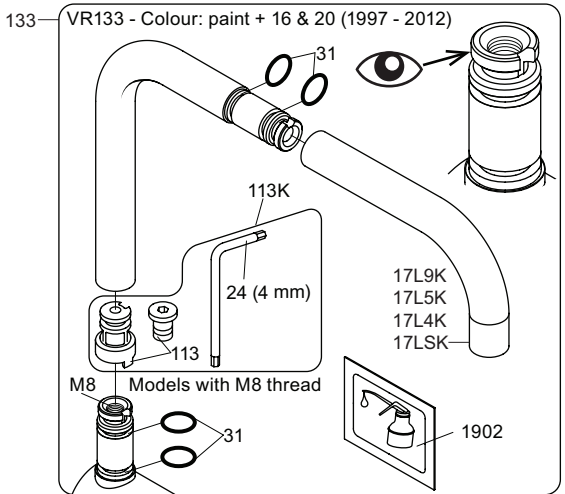

VOLA KV1

Fitting instruction
 Montageanleitung
 Monteringsvejledning
 Monteringsvægledning
 Montage hanleiding
 Manuel de montage

04/00203
 04/00206

Data, 3 Bar /43.5 Psi:

	l/min.	Gal/min.
KV1:	9,0	2.4
KV1US:	4,5	1.2

Brúk
Bediening
Fonctionnement

Colour: 02, 04, 05, 06, 08, 09, 12, 14, 15, 16, 17,
18, 19, 20, 21, 25, 27, 60, 62, 63, 65, 66

- NR.10/L/M: VR20, VR22, VR273/L/M, VR294, VR295
- VR17L4K: VR15P, VR16L4, VR17L (US Standard)
- VR17L5K: VR15P, VR16L5, VR17L
- VR17L9K: VR15P, VR16L9, VR17L
- VR17LSK: VR15P, VR16LS, VR17L
- VR30: VR15P, VR16L9, VR17L, VR29, 4xVR31, VR35, VR1902 (F40) (and KV1 from 1972 - 1996)
- VR132: VR15P, VR16L9, VR17L, 2xVR31, 2xVR558, VR1902 (2013 - 06. 2016)
- VR133: VR15P, VR16L9, VR17L, VR24, 4xVR31, VR113, VR1902 (1997 - 2012)
- VR230: VR15P, VR16L9, VR17L, 2xVR118, VR229, VR235, 4xVR558, VR1902 (06-2016 -)
- VR117K: VR116, VR117, VR118, 2xVR558, VR1902
- VR277K: VR22, VR269, VR277
- VR297/L/M: VR20, VR22, VR269, VR273/L/M, VR277, VR294, VR295, VR296
- VR433: VR261, VR263, VR440, VR442, 2xVR444