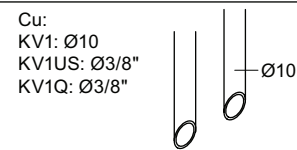

Brúk
Bediening
Fonctionnement

Colour: 02, 04, 05, 06, 08, 09, 12, 14, 15, 16, 17,
18, 19, 20, 21, 25, 27, 60, 62, 63, 65, 66

- NR.10/L/M: VR20, VR22, VR273/L/M, VR294, VR295
- VR17L4K: VR15P, VR16L4, VR17L (US Standard)
- VR17L5K: VR15P, VR16L5, VR17L
- VR17L9K: VR15P, VR16L9, VR17L
- VR17LSK: VR15P, VR16LS, VR17L
- VR30: VR15P, VR16L9, VR17L, VR29, 4xVR31, VR35, VR1902 (F40) (and KV1 from 1972 - 1996)
- VR132: VR15P, VR16L9, VR17L, 2xVR31, 2xVR558, VR1902 (2013 - 06. 2016)
- VR133: VR15P, VR16L9, VR17L, VR24, 4xVR31, VR113, VR1902 (1997 - 2012)
- VR230: VR15P, VR16L9, VR17L, 2xVR118, VR229, VR235, 4xVR558, VR1902 (06-2016 -)
- VR117K: VR116, VR117, VR118, 2xVR558, VR1902
- VR277K: VR22, VR269, VR277
- VR297/L/M: VR20, VR22, VR269, VR273/L/M, VR277, VR294, VR295, VR296
- VR433: VR261, VR263, VR440, VR442, 2xVR444