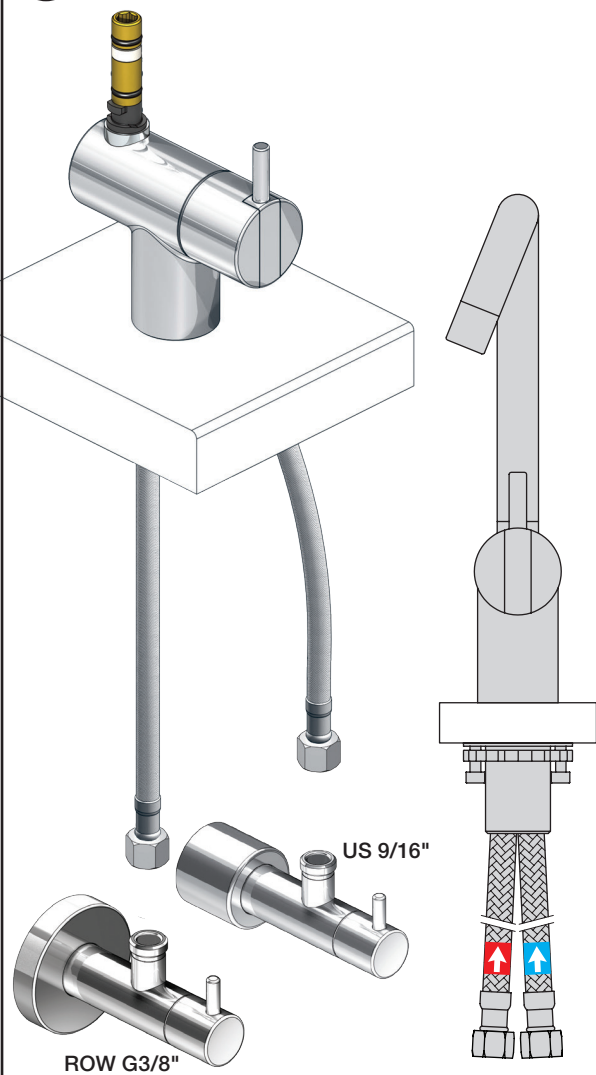

VOLA KV1

Fitting instruction
 Montageanleitung
 Monteringsvejledning
 Monteringsvægledning
 Montage hanleiding
 Manuel de montage

04/00203
 04/00206

Data, 3 Bar /43.5 Psi:

	l/min.	Gal/min.
KV1:	9,0	2.4
KV1US:	4,5	1.2

Max. 65°C, 150°F

www.vola.com

mnt_KV1_V3_40998778
 06-09-2023

vola

4

5

KV1L/KV1M

Operation
Bedienung
Betjening

Brúk
Bediening
Fonctionnement

Colour: 02, 04, 05, 06, 08, 09, 12, 14, 15, 16, 17,
18, 19, 20, 21, 25, 27, 60, 62, 63, 65, 66

- NR.10/L/M: VR20, VR22, VR273/L/M, VR294, VR295
- VR17L4K: VR15P, VR16L4, VR17L (US Standard)
- VR17L5K: VR15P, VR16L5, VR17L
- VR17L9K: VR15P, VR16L9, VR17L
- VR17LSK: VR15P, VR16LS, VR17L
- VR30: VR15P, VR16L9, VR17L, VR29, 4xVR31, VR35, VR1902 (F40) (and KV1 from 1972 - 1996)
- VR132: VR15P, VR16L9, VR17L, 2xVR31, 2xVR558, VR1902 (2013 - 06. 2016)
- VR133: VR15P, VR16L9, VR17L, VR24, 4xVR31, VR113, VR1902 (1997 - 2012)
- VR230: VR15P, VR16L9, VR17L, 2xVR118, VR229, VR235, 4xVR558, VR1902 (06-2016 -)
- VR117K: VR116, VR117, VR118, 2xVR558, VR1902
- VR277K: VR22, VR269, VR277
- VR297/L/M: VR20, VR22, VR269, VR273/L/M, VR277, VR294, VR295, VR296
- VR433: VR261, VR263, VR440, VR442, 2xVR444