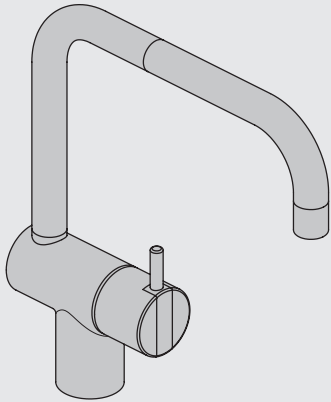

VOLA KV1

Fitting instruction
 Montageanleitung
 Monteringsvejledning
 Monteringsvægledning
 Montage hanleiding
 Manuel de montage

04/00203
 04/00206

Data, 3 Bar /43.5 Psi:

	l/min.	Gal/min.
KV1:	9,0	2.4
KV1US:	4,5	1.2

Brúk
Bediening
Fonctionnement

Colour: 02, 04, 05, 06, 08, 09, 12, 14, 15, 16, 17,
18, 19, 20, 21, 25, 27, 60, 62, 63, 65, 66

- NR.10/L/M: VR20, VR22, VR273/L/M, VR294, VR295
- VR17L4K: VR15P, VR16L4, VR17L (US Standard)
- VR17L5K: VR15P, VR16L5, VR17L
- VR17L9K: VR15P, VR16L9, VR17L
- VR17LSK: VR15P, VR16LS, VR17L
- VR30: VR15P, VR16L9, VR17L, VR29, 4xVR31, VR35, VR1902 (F40) (and KV1 from 1972 - 1996)
- VR132: VR15P, VR16L9, VR17L, 2xVR31, 2xVR558, VR1902 (2013 - 06. 2016)
- VR133: VR15P, VR16L9, VR17L, VR24, 4xVR31, VR113, VR1902 (1997 - 2012)
- VR230: VR15P, VR16L9, VR17L, 2xVR118, VR229, VR235, 4xVR558, VR1902 (06-2016 -)
- VR117K: VR116, VR117, VR118, 2xVR558, VR1902
- VR277K: VR22, VR269, VR277
- VR297/L/M: VR20, VR22, VR269, VR273/L/M, VR277, VR294, VR295, VR296
- VR433: VR261, VR263, VR440, VR442, 2xVR444