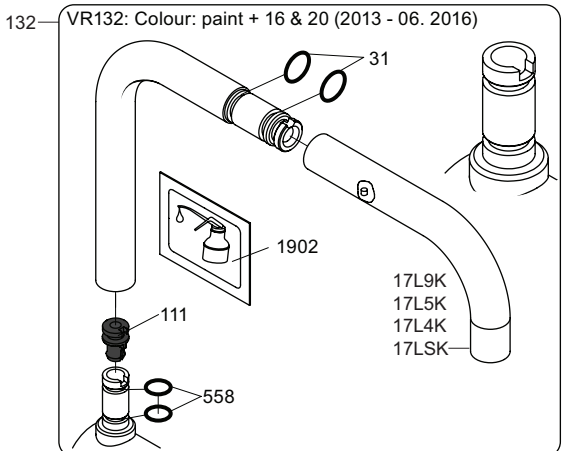

VOLA KV1

Fitting instruction
 Montageanleitung
 Monteringsvejledning
 Monteringsvægledning
 Montage hanleiding
 Manuel de montage

04/00203
 04/00206

Data, 3 Bar /43.5 Psi:

	l/min.	Gal/min.
KV1:	9,0	2.4
KV1US:	4,5	1.2

Brúk
Bediening
Fonctionnement

Colour: 02, 04, 05, 06, 08, 09, 12, 14, 15, 16, 17,
18, 19, 20, 21, 25, 27, 60, 62, 63, 65, 66

- NR.10/L/M: VR20, VR22, VR273/L/M, VR294, VR295
- VR17L4K: VR15P, VR16L4, VR17L (US Standard)
- VR17L5K: VR15P, VR16L5, VR17L
- VR17L9K: VR15P, VR16L9, VR17L
- VR17LSK: VR15P, VR16LS, VR17L
- VR30: VR15P, VR16L9, VR17L, VR29, 4xVR31, VR35, VR1902 (F40) (and KV1 from 1972 - 1996)
- VR132: VR15P, VR16L9, VR17L, 2xVR31, 2xVR558, VR1902 (2013 - 06. 2016)
- VR133: VR15P, VR16L9, VR17L, VR24, 4xVR31, VR113, VR1902 (1997 - 2012)
- VR230: VR15P, VR16L9, VR17L, 2xVR118, VR229, VR235, 4xVR558, VR1902 (06-2016 -)
- VR117K: VR116, VR117, VR118, 2xVR558, VR1902
- VR277K: VR22, VR269, VR277
- VR297/L/M: VR20, VR22, VR269, VR273/L/M, VR277, VR294, VR295, VR296
- VR433: VR261, VR263, VR440, VR442, 2xVR444