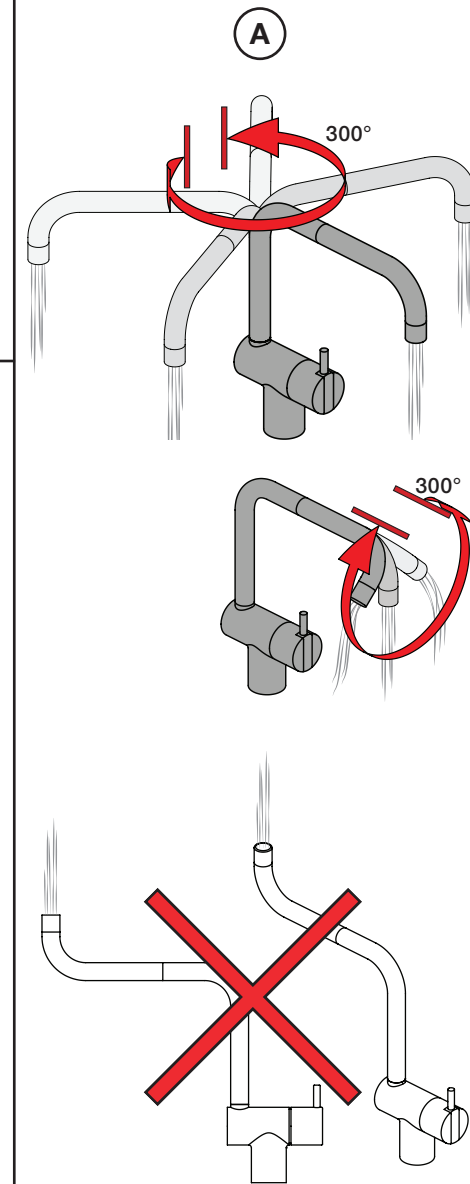

VOLA KV1

Fitting instruction
 Montageanleitung
 Monteringsvejledning
 Monteringsvægledning
 Montage hanleiding
 Manuel de montage

04/00203
 04/00206

Data, 3 Bar /43.5 Psi:

	l/min.	Gal/min.
KV1:	9,0	2.4
KV1US:	4,5	1.2

Brúk
Bediening
Fonctionnement

Colour: 02, 04, 05, 06, 08, 09, 12, 14, 15, 16, 17,
18, 19, 20, 21, 25, 27, 60, 62, 63, 65, 66

- NR.10/L/M: VR20, VR22, VR273/L/M, VR294, VR295
- VR17L4K: VR15P, VR16L4, VR17L (US Standard)
- VR17L5K: VR15P, VR16L5, VR17L
- VR17L9K: VR15P, VR16L9, VR17L
- VR17LSK: VR15P, VR16LS, VR17L
- VR30: VR15P, VR16L9, VR17L, VR29, 4xVR31, VR35, VR1902 (F40) (and KV1 from 1972 - 1996)
- VR132: VR15P, VR16L9, VR17L, 2xVR31, 2xVR558, VR1902 (2013 - 06. 2016)
- VR133: VR15P, VR16L9, VR17L, VR24, 4xVR31, VR113, VR1902 (1997 - 2012)
- VR230: VR15P, VR16L9, VR17L, 2xVR118, VR229, VR235, 4xVR558, VR1902 (06-2016 -)
- VR117K: VR116, VR117, VR118, 2xVR558, VR1902
- VR277K: VR22, VR269, VR277
- VR297/L/M: VR20, VR22, VR269, VR273/L/M, VR277, VR294, VR295, VR296
- VR433: VR261, VR263, VR440, VR442, 2xVR444