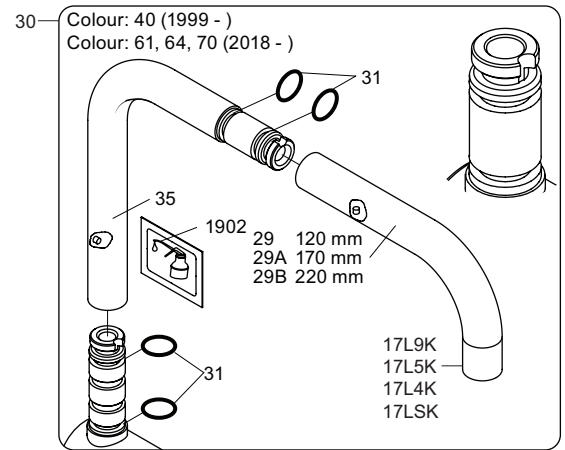

VOLA KV1

Fitting instruction
 Montageanleitung
 Monteringsvejledning
 Monteringsvægledning
 Montage hanleiding
 Manuel de montage

04/00203
 04/00206

Data, 3 Bar /43.5 Psi:

	l/min.	Gal/min.
KV1:	9,0	2.4
KV1US:	4,5	1.2

Brúk
Bediening
Fonctionnement

Colour: 02, 04, 05, 06, 08, 09, 12, 14, 15, 16, 17,
18, 19, 20, 21, 25, 27, 60, 62, 63, 65, 66

- NR.10/L/M: VR20, VR22, VR273/L/M, VR294, VR295
- VR17L4K: VR15P, VR16L4, VR17L (US Standard)
- VR17L5K: VR15P, VR16L5, VR17L
- VR17L9K: VR15P, VR16L9, VR17L
- VR17LSK: VR15P, VR16LS, VR17L
- VR30: VR15P, VR16L9, VR17L, VR29, 4xVR31, VR35, VR1902 (F40) (and KV1 from 1972 - 1996)
- VR132: VR15P, VR16L9, VR17L, 2xVR31, 2xVR558, VR1902 (2013 - 06. 2016)
- VR133: VR15P, VR16L9, VR17L, VR24, 4xVR31, VR113, VR1902 (1997 - 2012)
- VR230: VR15P, VR16L9, VR17L, 2xVR118, VR229, VR235, 4xVR558, VR1902 (06-2016 -)
- VR117K: VR116, VR117, VR118, 2xVR558, VR1902
- VR277K: VR22, VR269, VR277
- VR297/L/M: VR20, VR22, VR269, VR273/L/M, VR277, VR294, VR295, VR296
- VR433: VR261, VR263, VR440, VR442, 2xVR444