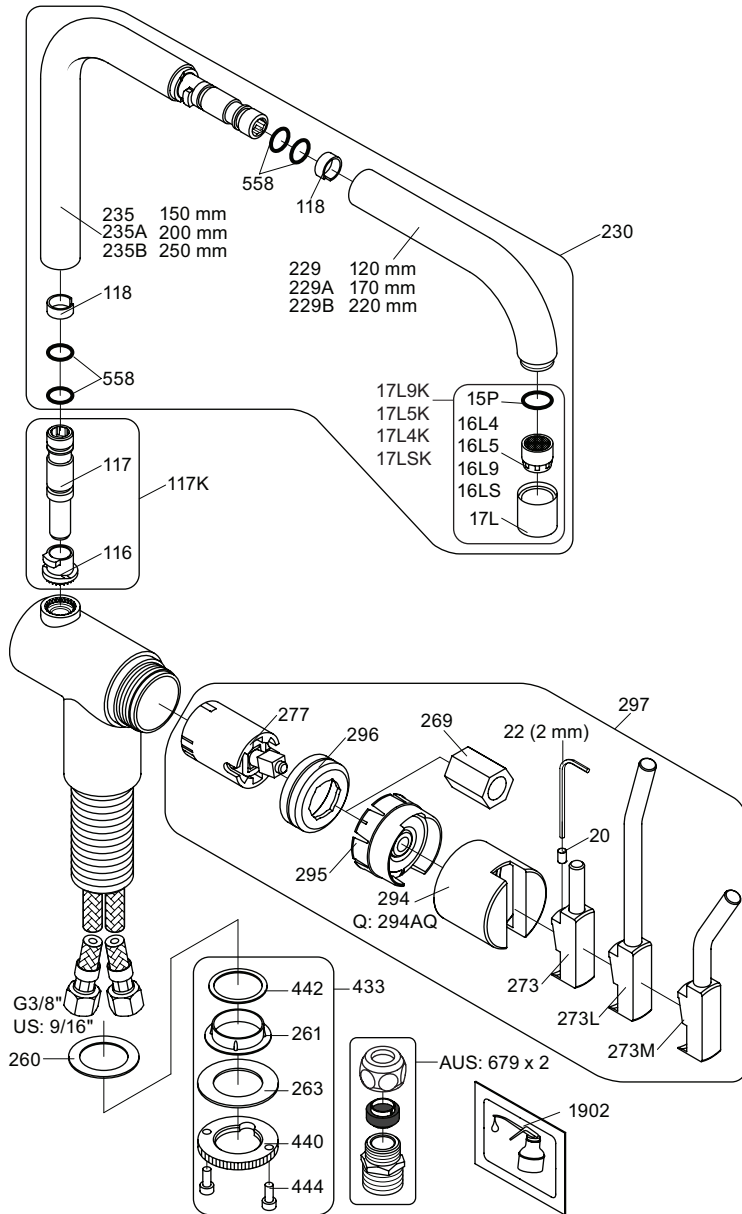

VOLA KV1

Fitting instruction
 Montageanleitung
 Monteringsvejledning
 Monteringsvægledning
 Montage hanleiding
 Manuel de montage

04/00203
 04/00206

Data, 3 Bar /43.5 Psi:

	l/min.	Gal/min.
KV1:	9,0	2.4
KV1US:	4,5	1.2

Max. 65°C, 150°F

www.vola.com

mnt_KV1_V3_40998778
 06-09-2023

vola

4

5

KV1L/KV1M

Operation
Bedienung
Betjening

Brúk
Bediening
Fonctionnement

Colour: 02, 04, 05, 06, 08, 09, 12, 14, 15, 16, 17,
18, 19, 20, 21, 25, 27, 60, 62, 63, 65, 66

- NR.10/L/M: VR20, VR22, VR273/L/M, VR294, VR295
- VR17L4K: VR15P, VR16L4, VR17L (US Standard)
- VR17L5K: VR15P, VR16L5, VR17L
- VR17L9K: VR15P, VR16L9, VR17L
- VR17LSK: VR15P, VR16LS, VR17L
- VR30: VR15P, VR16L9, VR17L, VR29, 4xVR31, VR35, VR1902 (F40) (and KV1 from 1972 - 1996)
- VR132: VR15P, VR16L9, VR17L, 2xVR31, 2xVR558, VR1902 (2013 - 06. 2016)
- VR133: VR15P, VR16L9, VR17L, VR24, 4xVR31, VR113, VR1902 (1997 - 2012)
- VR230: VR15P, VR16L9, VR17L, 2xVR118, VR229, VR235, 4xVR558, VR1902 (06-2016 -)
- VR117K: VR116, VR117, VR118, 2xVR558, VR1902
- VR277K: VR22, VR269, VR277
- VR297/L/M: VR20, VR22, VR269, VR273/L/M, VR277, VR294, VR295, VR296
- VR433: VR261, VR263, VR440, VR442, 2xVR444