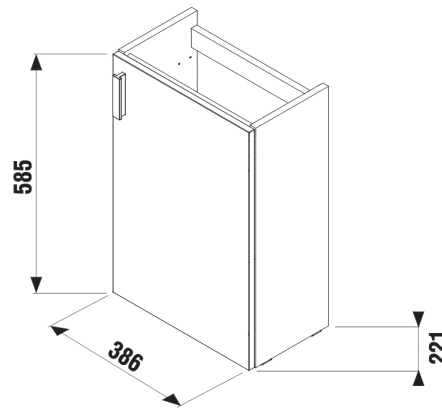

PETIT

Vanity unit, 1 door left/right, incl. washbasin
400x230 mm

DIMENSIONS

Length	386 mm
Width	221 mm
Height	585 mm

COLOURS AND OPTIONS

TECHNICAL DRAWINGS

FEATURES

A perfect bathroom in a minimalist design. The vanity unit with 1 door of purely geometric shapes is offered in a convenient 1+1 package together with the Petit washbasin in the size 400 x 230 mm and the hole for the faucet on the right. The vanity unit is available in three color variants: white, with the front door is semi-gloss, gray or pleasant ash wood decor. We provide a 2-year warranty on bathroom furniture.

BIMUrl

Petit

Perfect minimalist bathroom_ The basic Petit set consists of a small washbasin, optionally available for the right corner (40 × 23 cm), together with a cabinet; it can also be complemented by a mirror cabinet or a separate mirror, with illumination in all cases_ It is available in four colour variations_