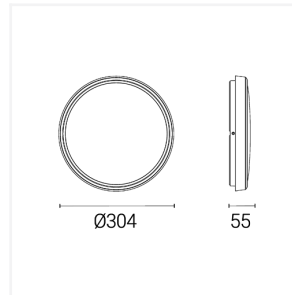

Lighting **excellence**

IP54 Circular Wall/Ceiling

IP54 Circular Wall/Ceiling CCT White

Code: 4L1/3002

Application Bathroom, Commercial, Kitchen / Dining, Living

Product Features

- Ultra slim modern polycarbonate wall/ceiling light
- Rear fixing bracket and terminal housing for ease of installation
- LED Lifespan L70 54,000 hours
- Selectable colour temperature between 3000K and 4000K - Warm white and Cool White
- 1800 Lumens

Technical Information

Wattage	18W
Lumens Delivered	1800lm (4000K)
Lm/W	100lm/W (4000K)
Beam Angle	110
CRI	80
CCT	3000/4000K
Input	220-240V
Operating Temp	-5°C - 35°C
SDCM	6
Product Weight without Packaging	0.275 kg

Technical Information

Light Source	LED
Colour / Finish	White
IP Rating	IP54
Class Protection	2
Internal / External	Internal / External
Mounting Option	Ceiling, Wall
Lumen Depreciation	L70 54,000h
Warranty (Years)	4
CE Mark	Yes
Diameter	304 mm
Height	55 mm