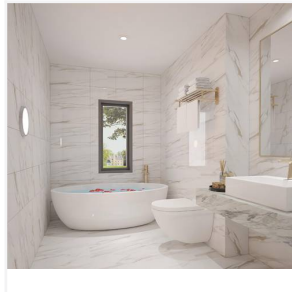

# Smart IP54 Circular

Smart IP54 Circular Wall/Ceiling Chrome

Code: 4L1/3320

**Application** Bathroom, Kitchen / Dining, Living

## Product Features

- Create the perfect mood with 64,000 shades of white. Dimmable via the WiZ app, added functionality includes setting schedules, providing added home security, night lights, save energy and much more!
- Can be controlled remotely via the Wiz app, Hey Google, Alexa, Siri, Samsung SmartThings and IFTTT
- Wi-Fi & Bluetooth No HUB required, just plug & play via the WiZ app
- 18W rated lifetime L70 54,000 hours