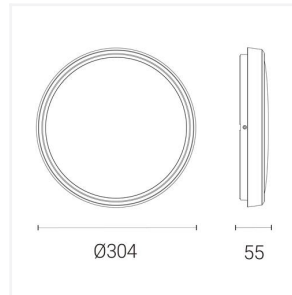

# Smart IP54 Circular

Smart IP54 Circular Wall/Ceiling Chrome

Code: 4L1/3320

**Application** Bathroom, Kitchen / Dining, Living

### Technical Information

<b>Wattage</b>	11W
<b>Lumens Delivered</b>	1150lm - 1160lm (2700K - 6500K)
<b>Lm/W</b>	105lm/W - 112lm/W (2700K - 6500K)
<b>Beam Angle</b>	110
<b>CRI</b>	80
<b>CCT</b>	2700-6500K
<b>Input</b>	220-240V
<b>Operating Temp</b>	-5°C - 35°C
<b>SDCM</b>	6
<b>Product Weight without Packaging</b>	1.132 kg

### Technical Information

<b>Light Source</b>	LED
<b>Colour / Finish</b>	Chrome
<b>IP Rating</b>	IP54
<b>Class Protection</b>	2
<b>Internal / External</b>	Internal / External
<b>Mounting Option</b>	Ceiling, Wall
<b>Lumen Depreciation</b>	L70 54,000h
<b>Warranty (Years)</b>	4
<b>CE Mark</b>	Yes
<b>Diameter</b>	304 mm
<b>Height</b>	55 mm