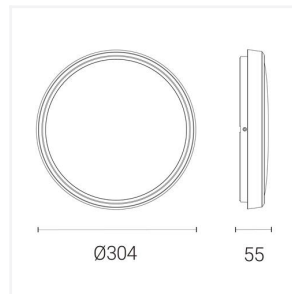

Product Features

- Create the perfect mood with 64,000 shades of white. Dimmable via the WiZ app, added functionality includes setting schedules, providing added home security, night lights, save energy and much more!
- Can be controlled remotely via the Wiz app, Hey Google, Alexa, Siri, Samsung SmartThings and IFTTT
- Wi-Fi & Bluetooth No HUB required, just plug & play via the WiZ app
- 18W rated lifetime L70 54,000 hours

Technical Information

Wattage	11W
Lumens Delivered	1150lm - 1160lm (2700K - 6500K)
Lm/W	105lm/W - 112lm/W (2700K - 6500K)
Beam Angle	110
CRI	80
CCT	2700-6500K
Input	220-240V
Operating Temp	-5°C - 35°C
SDCM	6
Product Weight without Packaging	1.132 kg

Technical Information

Light Source	LED
Colour / Finish	White
IP Rating	IP54
Class Protection	2
Internal / External	Internal / External
Mounting Option	Ceiling, Wall
Lumen Depreciation	L70 54,000h
Warranty (Years)	4
CE Mark	Yes
Diameter	304 mm
Height	55 mm