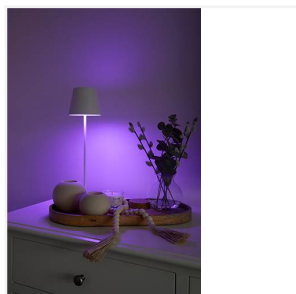

## Table Lamp

Table Lamp RGB and Warm White Black  
Code: 4L1/9002

**Application** Commercial, Garden, Kitchen / Dining, Living

### Product Features

- Cordless, lightweight design lets you move from indoor to outdoor with ease. Ideal for outdoor dining, home offices, bedside tables and more
- Touch Dimmable White. Control and adjust the brightness and intensity of the white light\*. Set a cosy mood with the low light setting or turn up the brightness when you're working late at your desk (\*RGB non dimmable)
- Colour Changing . Customise the colour of your lamp to create the perfect room atmosphere. Choose from 256 colours