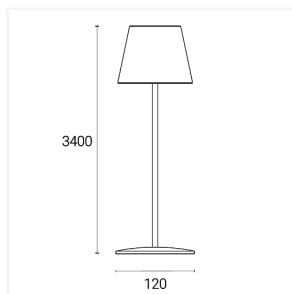

Product Features

- Cordless, lightweight design lets you move from indoor to outdoor with ease. Ideal for outdoor dining, home offices, bedside tables and more
- Touch Dimmable White. Control and adjust the brightness and intensity of the white light*. Set a cosy mood with the low light setting or turn up the brightness when you're working late at your desk (*RGB non dimmable)
- Colour Changing . Customise the colour of your lamp to create the perfect room atmosphere. Choose from 256 colours

Technical Information

Wattage	3.6W
CRI	80
CCT	3000K and RGB
Input	5V DC 1A
Operating Temp	0°C - 25°C
SDCM	4
Product Weight without Packaging	0.81 kg

Technical Information

Light Source	LED
Colour / Finish	Matt Black
IP Rating	IP54
Class Protection	3
Internal / External	Internal / External
Lumen Depreciation	L70 36,000h
Warranty (Years)	4
CE Mark	Yes
Diameter	120 mm
Height	380 mm