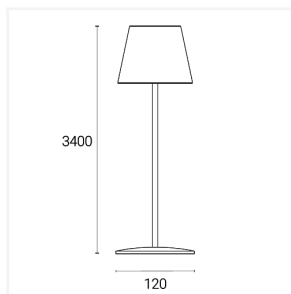

Lighting **excellence**

@4liteuk

@4liteuk

@4lite

@4liteuk

Table Lamp

Table Lamp RGB and Warm White White
Code: 4L1/9003

Application Commercial, Garden, Kitchen / Dining, Living

Technical Information

Wattage	3.6W
CRI	80
CCT	3000K and RGB
Input	5V DC 1A
Operating Temp	0°C - 25°C
SDCM	4
Product Weight without Packaging	0.81 kg

Technical Information

Light Source	LED
Colour / Finish	Matt White
IP Rating	IP54
Class Protection	3
Internal / External	Internal / External
Lumen Depreciation	L70 36,000h
Warranty (Years)	4
CE Mark	Yes
Diameter	120 mm
Height	380 mm