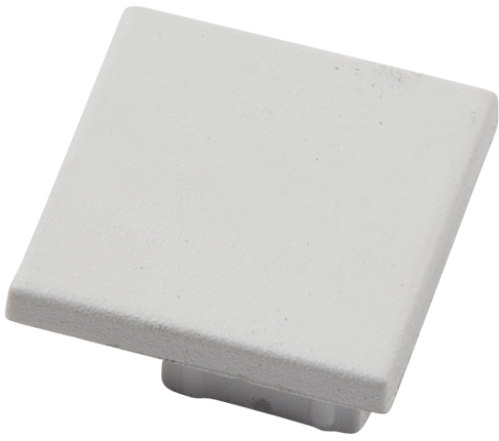

Category	LED Strip
Application	Hospitality, Residential, Retail
Specification	Architectural

# End Cap w/o hole for Plaster In Inside Corner Profile IP20 White

End Cap w/o hole for Plaster In Inside Corner Profile IP20 White

Code: A/EC/PI/10/20/WH/01

## PRODUCT FEATURES

- LED Strip End Cap

## TECHNICAL INFORMATION

Colour / Finish	White
IP Rating	IP20
Internal / External	Internal

Category	LED Strip
Application	Hospitality, Residential, Retail
Specification	Architectural