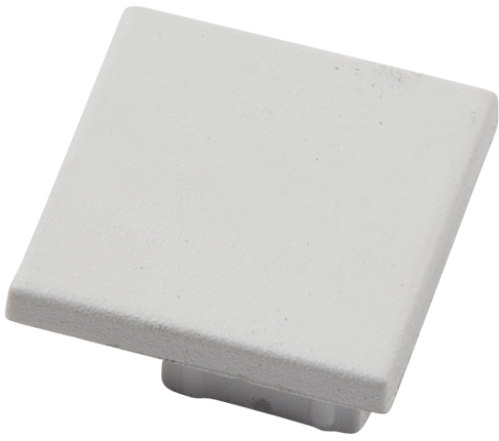

Category	LED Strip
Application	Hospitality, Residential, Retail
Specification	Architectural

# End Cap w/o hole for Plaster In Outside Corner Profile IP20 White

End Cap w/o hole for Plaster In Outside Corner Profile IP20 White

Code: A/EC/PI/11/20/WH/01

## PRODUCT FEATURES

- LED Strip End Cap

## TECHNICAL INFORMATION

Colour / Finish	White
IP Rating	IP20
Internal / External	Internal

Category	LED Strip
Application	Hospitality, Residential, Retail
Specification	Architectural