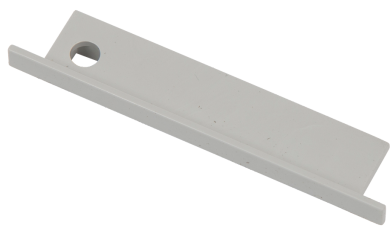

Category	LED Strip
Application	Hospitality, Residential, Retail
Specification	Architectural

End Cap with hole for Wall Recessed Profile 10x10mm IP20 Silver

End Cap with hole for Wall Recessed Profile 10x10mm IP20 Silver

Code: A/EH/WR/01/20/SI/01

PRODUCT FEATURES

- LED Strip End Cap
- Please note mounting clips and end caps are included.

GENERAL INFORMATION

Product Weight without Packaging	0.003
----------------------------------	-------

TECHNICAL INFORMATION

Colour / Finish	Silver
IP Rating	IP20
Internal / External	Internal

Category	LED Strip
Application	Hospitality, Residential, Retail
Specification	Architectural

End Cap with hole for Wall Recessed Profile 10x10mm IP20 Silver

End Cap with hole for Wall Recessed Profile 10x10mm IP20 Silver

Code: A/EH/WR/01/20/SI/01