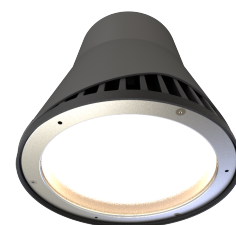

# Deco

Deco High Bay 1 Polycarbonate Reflector Switch Dim

Code: ADHBLEDD1/PC/DD1

## PRODUCT FEATURES

- Decorative modern LED CCT selectable pendant suitable for industrial, commercial and retail applications
- Matt grey textured powder coated finish
- Supplied with either polycarbonate refractor or aluminium reflector