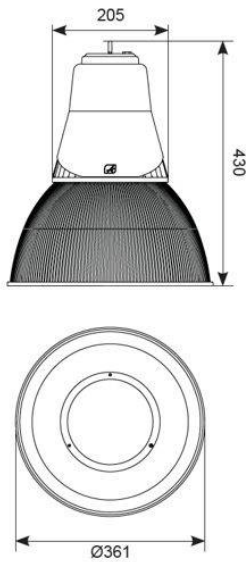

Deco

Deco High Bay 1 Polycarbonate Reflector DALI
Code: ADHBLED1/PC/DD3