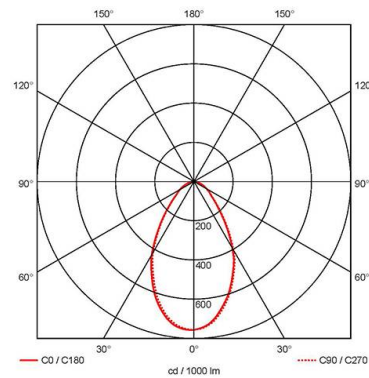

Deco

Deco High Bay 1 Polycarbonate Reflector DALI
Code: ADHBLED1/PC/DD3