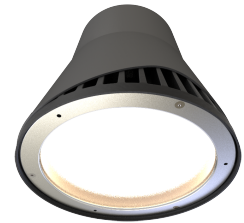

Category	High/Low Bay
Application	Commercial, Education, Healthcare, Industrial, Retail
Specification	Performance

Deco

Deco High Bay 1 Polycarbonate Reflector DALI
Code: ADHBLEDD1/PC/DD3

PRODUCT FEATURES

- Decorative modern LED CCT selectable pendant suitable for industrial, commercial and retail applications
- Matt grey textured powder coated finish
- Supplied with either polycarbonate refractor or aluminium reflector

GENERAL INFORMATION	
Wattage	40W
Lumens Delivered	4600lm (4000K)
Lm/W	116lm/W (4000K)
Beam Angle	65
CRI	80
CCT	3000/4000K
Input	220-240V
Operating Temp	-20°C - 25°C
SDCM	5
Product Weight without Packaging	0.01 kg

TECHNICAL INFORMATION	
Light Source	LED
Colour / Finish	Graphite
IP Rating	IP20
IK Rating	IK06
Class Protection	1
Internal / External	Internal
Surface / Recessed / Suspended	Suspended
Lumen Depreciation	L70 54,000h
Warranty (Years)	5
CE Mark	Yes
Diameter	361 mm
Height	430 mm
Accessories	ADHBLEDD/PC/BC, ADHBLEDD/SK