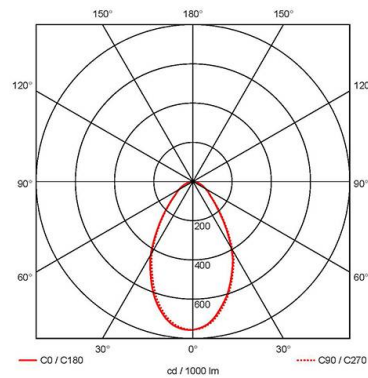

Deco

Deco High Bay 1 Polycarbonate Reflector 1-1V
Code: ADHBLED1/PC/DD4