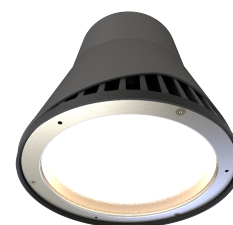

Category	High/Low Bay
Application	Commercial, Education, Healthcare, Industrial, Retail
Specification	Performance

Deco

Deco High Bay 1 Polycarbonate Reflector 1-1V

Code: ADHBLEDD1/PC/DD4

PRODUCT FEATURES

- Decorative modern LED CCT selectable pendant suitable for industrial, commercial and retail applications
- Matt grey textured powder coated finish
- Supplied with either polycarbonate refractor or aluminium reflector

GENERAL INFORMATION

Wattage	40W
Lumens Delivered	4600lm (4000K)
Lm/W	116lm/W (4000K)
Beam Angle	65
CRI	80
CCT	3000/4000K
Input	220-240V
Operating Temp	-20°C - 25°C
SDCM	5
Product Weight without Packaging	0.01 kg

TECHNICAL INFORMATION

Light Source	LED
Colour / Finish	Graphite
IP Rating	IP20
IK Rating	IK06
Class Protection	1
Internal / External	Internal
Surface / Recessed / Suspended	Suspended
Lumen Depreciation	L70 54,000h
Warranty (Years)	5
CE Mark	Yes
Diameter	361 mm
Height	430 mm
Accessories	ADHBLEDD/PC/BC, ADHBLEDD/SK

Category	High/Low Bay
Application	Commercial, Education, Healthcare, Industrial, Retail
Specification	Performance

Deco

Deco High Bay 1 Polycarbonate Reflector 1-1V
Code: ADHBLED1/PC/DD4

ACCESSORIES

ADHBLED/PC/BC	Deco High Bay CCT Polycarbonate Bottom Cover (360mm)
ADHBLED/SK	Deco High Bay CCT Suspension Kit