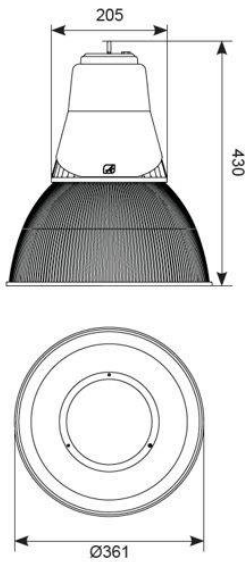

Deco

Deco High Bay 1 Polycarbonate Reflector 1-1V
Code: ADHBLED1/PC/DD4