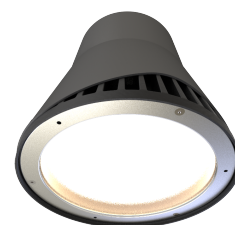

# Deco

Deco High Bay 1 Aluminium Reflector Switch Dim

Code: ADHBLEDD1/ALU/DD1

## PRODUCT FEATURES

- Decorative modern LED CCT selectable pendant suitable for industrial, commercial and retail applications
- Matt grey textured powder coated finish
- Supplied with either polycarbonate refractor or aluminium reflector