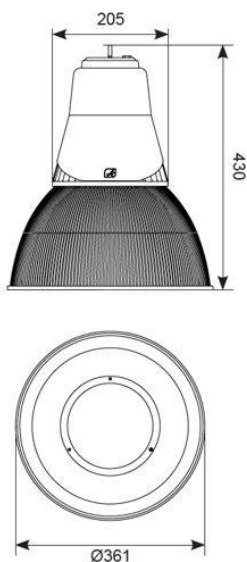

Deco

Deco High Bay 1 Aluminium Reflector Switch Dim

Code: ADHBLED1/ALU/DD1

ACCESSORIES

ADHBLED/PC/BC	Deco High Bay CCT Polycarbonate Bottom Cover (360mm)
ADHBLED/SK	Deco High Bay CCT Suspension Kit