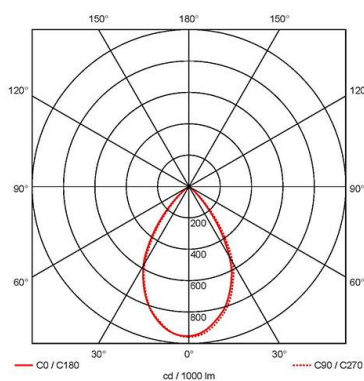

Deco

Deco High Bay 1 Aluminium Reflector Switch Dim

Code: ADHBLED1/ALU/DD1

ACCESSORIES

ADHBLED/PC/BC	Deco High Bay CCT Polycarbonate Bottom Cover (360mm)
ADHBLED/SK	Deco High Bay CCT Suspension Kit