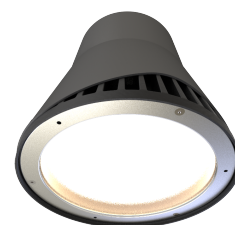

| | |
|----------------------|---|
| Category | High/Low Bay |
| Application | Commercial, Education, Healthcare, Industrial, Retail |
| Specification | Performance |

Deco

Deco High Bay 1 Aluminium Reflector DALI

Code: ADHBLEDD1/ALU/DD3

PRODUCT FEATURES

- Decorative modern LED CCT selectable pendant suitable for industrial, commercial and retail applications
- Matt grey textured powder coated finish
- Supplied with either polycarbonate refractor or aluminium reflector