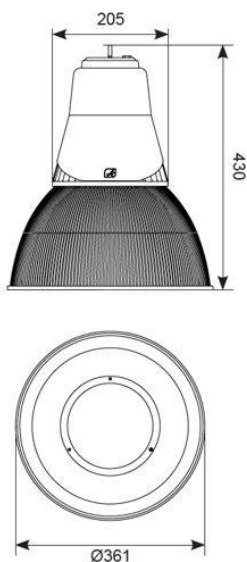

Deco

Deco High Bay 1 Aluminium Reflector DALI

Code: ADHBLED1/ALU/DD3

ACCESSORIES

ADHBLED/PC/BC	Deco High Bay CCT Polycarbonate Bottom Cover (360mm)
ADHBLED/SK	Deco High Bay CCT Suspension Kit