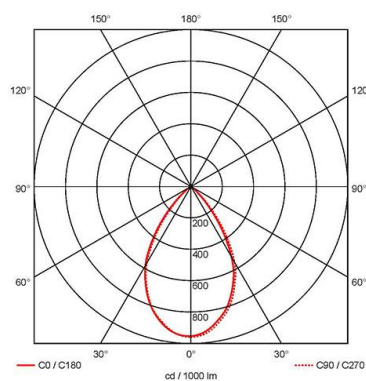

Deco

Deco High Bay 1 Aluminium Reflector DALI

Code: ADHBLED1/ALU/DD3

ACCESSORIES

ADHBLED/PC/BC	Deco High Bay CCT Polycarbonate Bottom Cover (360mm)
ADHBLED/SK	Deco High Bay CCT Suspension Kit