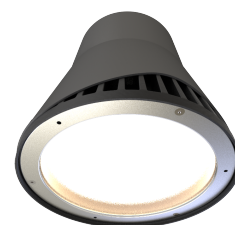

Category	High/Low Bay
Application	Commercial, Education, Healthcare, Industrial, Retail
Specification	Performance

Deco

Deco High Bay 1 Aluminium Reflector 1-1V

Code: ADHBLD1/ALU/DD4

PRODUCT FEATURES

- Decorative modern LED CCT selectable pendant suitable for industrial, commercial and retail applications
- Matt grey textured powder coated finish
- Supplied with either polycarbonate refractor or aluminium reflector

GENERAL INFORMATION

Wattage	40W
Lumens Delivered	4500lm (4000K)
Lm/W	112lm/W (4000K)
Beam Angle	65
CRI	80
CCT	3000/4000K
Input	220-240V
Operating Temp	-20°C - 25°C
SDCM	5
Product Weight without Packaging	0.01 kg

TECHNICAL INFORMATION

Light Source	LED
Colour / Finish	Graphite
IP Rating	IP20
IK Rating	IK06
Class Protection	1
Internal / External	Internal
Surface / Recessed / Suspended	Suspended
Lumen Depreciation	L70 54,000h
Warranty (Years)	5
CE Mark	Yes
Diameter	361 mm
Height	430 mm
Accessories	ADHBLD/PC/BC, ADHBLD/SK

Category	High/Low Bay
Application	Commercial, Education, Healthcare, Industrial, Retail
Specification	Performance

Deco

Deco High Bay 1 Aluminium Reflector 1-1V

Code: ADHBLED1/ALU/DD4

ACCESSORIES

ADHBLED/PC/BC	Deco High Bay CCT Polycarbonate Bottom Cover (360mm)
ADHBLED/SK	Deco High Bay CCT Suspension Kit