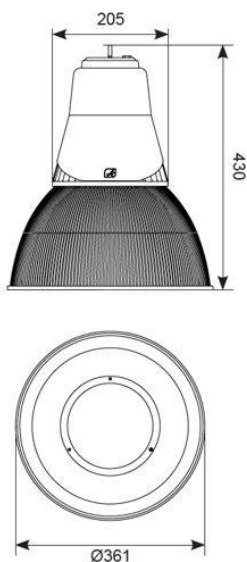

Deco

Deco High Bay 1 Aluminium Reflector 1-1V

Code: ADHBLED1/ALU/DD4

ACCESSORIES

ADHBLED/PC/BC	Deco High Bay CCT Polycarbonate Bottom Cover (360mm)
ADHBLED/SK	Deco High Bay CCT Suspension Kit