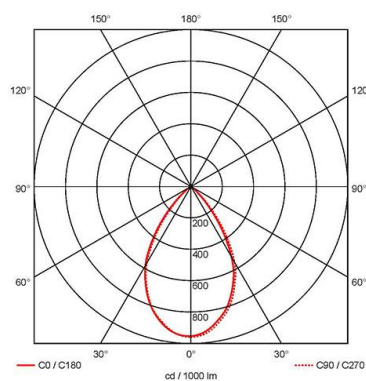

Deco

Deco High Bay 1 Aluminium Reflector 1-1V

Code: ADHBLED1/ALU/DD4

ACCESSORIES

ADHBLED/PC/BC	Deco High Bay CCT Polycarbonate Bottom Cover (360mm)
ADHBLED/SK	Deco High Bay CCT Suspension Kit