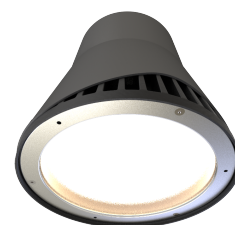

# Deco

Deco High Bay 2 Aluminium Reflector DALI

Code: ADHBLEDD2/ALU/DD3

## PRODUCT FEATURES

- Decorative modern LED CCT selectable pendant suitable for industrial, commercial and retail applications
- Matt grey textured powder coated finish
- Supplied with either polycarbonate refractor or aluminium reflector