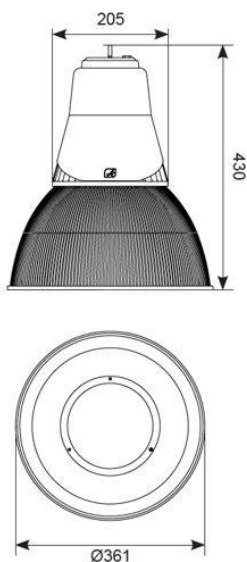

Deco

Deco High Bay 2 Aluminium Reflector DALI

Code: ADHBLED2/ALU/DD3

ACCESSORIES

ADHBLED/PC/BC	Deco High Bay CCT Polycarbonate Bottom Cover (360mm)
ADHBLED/SK	Deco High Bay CCT Suspension Kit