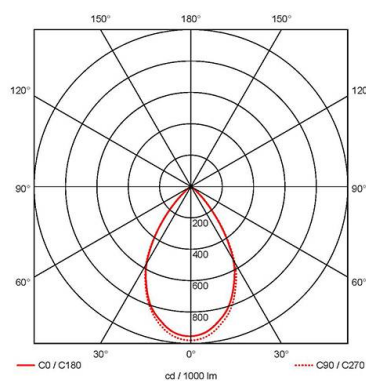

Deco

Deco High Bay 2 Aluminium Reflector DALI

Code: ADHBLED2/ALU/DD3

ACCESSORIES

ADHBLED/PC/BC	Deco High Bay CCT Polycarbonate Bottom Cover (360mm)
ADHBLED/SK	Deco High Bay CCT Suspension Kit