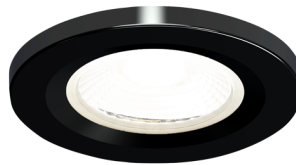

Category	Downlights
Application	Ancillary, Hospitality, Residential, Retail
Specification	Architectural

Prism Pro Mini Fire Rated

Prism Pro Mini

Code: APRILEDP/MINI/CCT

PRODUCT FEATURES

- Ultra slim remote driver with loop-in, loop-out push fit terminals provide an easy and efficient installation
- Can be used as the sole light source or as a complimentary product to Prism Pro / Prism Pro Anti-Glare
- Detachable LED driver for fast fix install
- Fully tested for 30, 60 and 90 minute ceiling types to meet Part B of Building Regulations
- Ultra slim remote driver with loop-in, loop-out push fit terminals provide an easy and efficient installation
- Unique angled LED driver for easy installation through the smaller downlight cut out
- Low profile design and arched remote driver allows installation into shallow ceiling voids
- Fully tested to meet Part C (moisture), Part E (acoustic) and Part L (energy) of Building Regulations

GENERAL INFORMATION

Wattage	5W
Lumens Delivered	450lm (4000K)
Lm/W	90lm/W (4000K)
Beam Angle	60
CRI	80
CCT	2700/3000/4000/6000K
Input	220-240V
Operating Temp	-5°C - 25°C
SDCM	6
UGR	29
Cut-Out Size	42mm
Product Weight without Packaging	0.144 kg

TECHNICAL INFORMATION

Light Source	LED
Colour / Finish	White
Fire Rated	Yes
IP Rating	IP65
Class Protection	2
Internal / External	Internal
Surface / Recessed / Suspended	Recessed
Lumen Depreciation	L80 54,000h
Warranty (Years)	7
CE Mark	Yes
Diameter	55 mm
Height	50 mm
Accessories	APRILEDP/MINIBZ/BLK, APRILEDP/MINIBZ/CH, APRILEDP/MINIBZ/SC, ACFLP/3

Category	Downlights
Application	Ancillary, Hospitality, Residential, Retail
Specification	Architectural

Prism Pro Mini Fire Rated

Prism Pro Mini

Code: APRILEDP/MINI/CCT

ACCESSORIES

APRILEDP/MINIBZ/BLK	Prism Pro Mini CCT Matt Black Bezel
APRILEDP/MINIBZ/CH	Prism Pro Mini CCT Chrome Bezel
APRILEDP/MINIBZ/SC	Prism Pro Mini CCT Satin Chrome Bezel
ACFLP/3	LED Emergency Lighting Pack Maintained / Non-Maintained