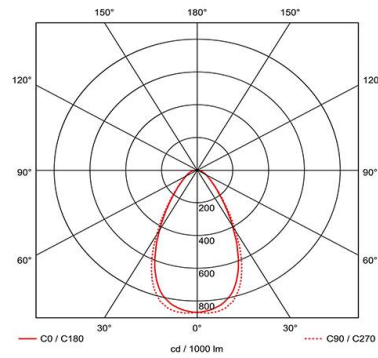

Prism Pro Mini Fire Rated

Prism Pro Mini

Code: APRILEDP/MINI/CCT