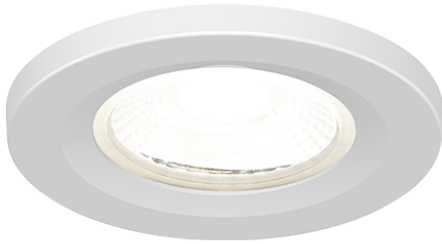

Category	Downlights
Application	Ancillary, Hospitality, Residential, Retail
Specification	Architectural

Prism Pro Mini Fire Rated

Prism Pro Mini

Code: APRILEDP/MINI/CCT

PRODUCT FEATURES

- Ultra slim remote driver with loop-in, loop-out push fit terminals provide an easy and efficient installation
- Can be used as the sole light source or as a complimentary product to Prism Pro / Prism Pro Anti-Glare
- Detachable LED driver for fast fix install
- Fully tested for 30, 60 and 90 minute ceiling types to meet Part B of Building Regulations
- Ultra slim remote driver with loop-in, loop-out push fit terminals provide an easy and efficient installation
- Unique angled LED driver for easy installation through the smaller downlight cut out
- Low profile design and arched remote driver allows installation into shallow ceiling voids
- Fully tested to meet Part C (moisture), Part E (acoustic) and Part L (energy) of Building Regulations

GENERAL INFORMATION

Wattage	5W
Lumens Delivered	450lm (4000K)
Lm/W	90lm/W (4000K)
Beam Angle	60
CRI	80
CCT	2700/3000/4000/6000K
Input	220-240V
Operating Temp	-5°C - 25°C
SDCM	6
UGR	29
Cut-Out Size	42mm
Product Weight without Packaging	0.144 kg

TECHNICAL INFORMATION

Light Source	LED
Colour / Finish	White
Fire Rated	Yes
IP Rating	IP65
Class Protection	2
Internal / External	Internal
Surface / Recessed / Suspended	Recessed
Lumen Depreciation	L80 54,000h
Warranty (Years)	7
CE Mark	Yes
Diameter	55 mm
Height	50 mm
Accessories	APRILEDP/MINIBZ/BLK, APRILEDP/MINIBZ/CH, APRILEDP/MINIBZ/SC, ACFLP/3