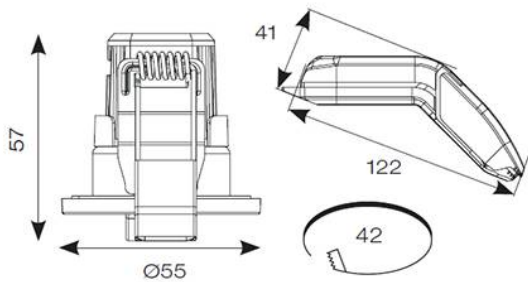

Prism Pro Mini Fire Rated

Prism Pro Mini

Code: APRILEDP/MINI/CCT