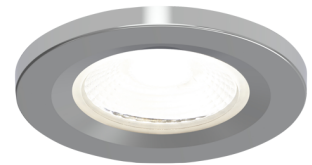

Category	Downlights
Application	Ancillary, Hospitality, Residential, Retail
Specification	Architectural

Prism Pro Mini Fire Rated

Prism Pro Mini

Code: APRILEDP/MINI/CCT

PRODUCT FEATURES

- Ultra slim remote driver with loop-in, loop-out push fit terminals provide an easy and efficient installation
- Can be used as the sole light source or as a complimentary product to Prism Pro / Prism Pro Anti-Glare
- Detachable LED driver for fast fix install
- Fully tested for 30, 60 and 90 minute ceiling types to meet Part B of Building Regulations
- Ultra slim remote driver with loop-in, loop-out push fit terminals provide an easy and efficient installation
- Unique angled LED driver for easy installation through the smaller downlight cut out
- Low profile design and arched remote driver allows installation into shallow ceiling voids
- Fully tested to meet Part C (moisture), Part E (acoustic) and Part L (energy) of Building Regulations

GENERAL INFORMATION

Wattage	5W
Lumens Delivered	450lm (4000K)
Lm/W	90lm/W (4000K)
Beam Angle	60
CRI	80
CCT	2700/3000/4000/6000K
Input	220-240V
Operating Temp	-5°C - 25°C
SDCM	6
UGR	29
Cut-Out Size	42mm
Product Weight without Packaging	0.144 kg

TECHNICAL INFORMATION

Light Source	LED
Colour / Finish	White
Fire Rated	Yes
IP Rating	IP65
Class Protection	2
Internal / External	Internal
Surface / Recessed / Suspended	Recessed
Lumen Depreciation	L80 54,000h
Warranty (Years)	7
CE Mark	Yes
Diameter	55 mm
Height	50 mm
Accessories	APRILEDP/MINIBZ/BLK, APRILEDP/MINIBZ/CH, APRILEDP/MINIBZ/SC, ACFLP/3