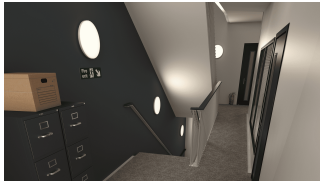

## PRODUCT FEATURES

- Utility LED wall/ceiling luminaire suitable for education and commercial applications and ancillary areas
- Corridor function options available for effective reduction in energy consumption
- Clip in gear tray ensures quick installation
- CCT selectable between 3000K and 4000K and power selectable; offering a choice of 2 outputs, in one luminaire (AMER1/1/\*\* only)
- Side conduit entry covers retain sleek appearance when not in use