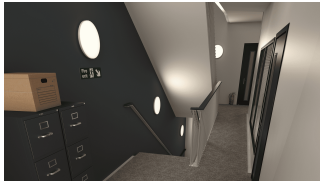

Category	Bulkheads
Application	Ancillary, Commercial, Education, Healthcare, Hospitality, Outdoor, Retail
Specification	Architectural

Mercurial

Mercurial 1 IP54 2CCT Multi Wattage White OCTO

Code: AMER1/1/W/OCTO

PRODUCT FEATURES

- Utility LED wall/ceiling luminaire suitable for education and commercial applications and ancillary areas
- Corridor function options available for effective reduction in energy consumption
- Clip in gear tray ensures quick installation
- CCT selectable between 3000K and 4000K and power selectable; offering a choice of 2 outputs, in one luminaire (AMER1/1/** only)
- Side conduit entry covers retain sleek appearance when not in use

TECHNICAL INFORMATION

Light Source	LED
Colour / Finish	White
IP Rating	IP54
IK Rating	IK08
Class Protection	2
Internal / External	Internal
Surface / Recessed / Suspended	Ceiling, Wall
Lumen Depreciation	L70 80,000h
Warranty (Years)	7
CE Mark	Yes
Diameter	370 mm