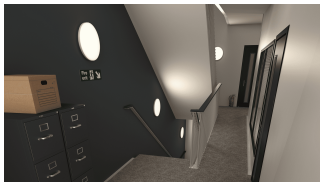

## PRODUCT FEATURES

- Utility LED wall/ceiling luminaire suitable for education and commercial applications and ancillary areas
- Corridor function options available for effective reduction in energy consumption
- Clip in gear tray ensures quick installation
- CCT selectable between 3000K and 4000K and power selectable; offering a choice of 2 outputs, in one luminaire (AMER1/1/\*\* only)
- Side conduit entry covers retain sleek appearance when not in use