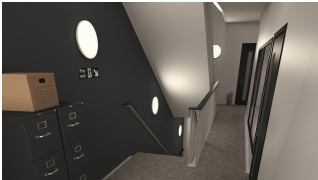

Code: AMER1/1/S/CF/DM3

PRODUCT FEATURES

- Utility LED wall/ceiling luminaire suitable for education and commercial applications and ancillary areas
- Corridor function options available for effective reduction in energy consumption
- Clip in gear tray ensures quick installation
- CCT selectable between 3000K and 4000K and power selectable; offering a choice of 2 outputs, in one luminaire (AMER1/1/** only)
- Side conduit entry covers retain sleek appearance when not in use