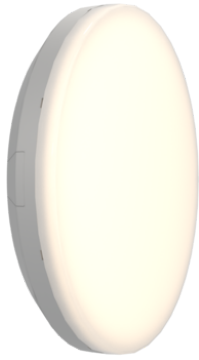

Category	Bulkheads
Application	Ancillary, Commercial, Education, Healthcare, Hospitality, Outdoor, Retail
Specification	Architectural

Mercurial

Mercurial 1 IP54 2CCT Multi Wattage Silver 1-10V

Code: AMER1/1/S/DD4

PRODUCT FEATURES

- Utility LED wall/ceiling luminaire suitable for education and commercial applications and ancillary areas
- Corridor function options available for effective reduction in energy consumption
- Clip in gear tray ensures quick installation
- CCT selectable between 3000K and 4000K and power selectable; offering a choice of 2 outputs, in one luminaire (AMER1/1/** only)
- Side conduit entry covers retain sleek appearance when not in use

GENERAL INFORMATION

Wattage	20W
Lumens Delivered	1900lm - 2700lm (4000K)
Lm/W	135lm/W (4000K)
Beam Angle	120
CRI	80
CCT	3000/4000K
Input	220-240V
Operating Temp	-20°C - 40°C
SDCM	3
Product Weight without Packaging	1.26 kg

TECHNICAL INFORMATION

Light Source	LED
Colour / Finish	Silver
IP Rating	IP54
IK Rating	IK08
Class Protection	2
Internal / External	Internal
Surface / Recessed / Suspended	Ceiling, Wall
Lumen Depreciation	L70 80,000h
Warranty (Years)	7
CE Mark	Yes
Diameter	370 mm