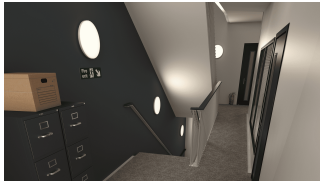

Category	Bulkheads
Application	Ancillary, Commercial, Education, Healthcare, Hospitality, Outdoor, Retail
Specification	Architectural

Mercurial

Mercurial 1 IP54 2CCT Multi Wattage Silver 1-10V DALI-Emergency

Code: AMER1/1/S/DD4/DM3

PRODUCT FEATURES

- Utility LED wall/ceiling luminaire suitable for education and commercial applications and ancillary areas
- Corridor function options available for effective reduction in energy consumption
- Clip in gear tray ensures quick installation
- CCT selectable between 3000K and 4000K and power selectable; offering a choice of 2 outputs, in one luminaire (AMER1/1/** only)
- Side conduit entry covers retain sleek appearance when not in use

GENERAL INFORMATION

Wattage	20W
Lumens Delivered	1900lm - 2700lm (4000K)
Lm/W	135lm/W (4000K)
Beam Angle	120
CRI	80
CCT	3000/4000K
Input	220-240V
Operating Temp	5°C - 40°C
SDCM	3

TECHNICAL INFORMATION

Light Source	LED
Colour / Finish	Silver
IP Rating	IP54
IK Rating	IK08
Class Protection	2
Internal / External	Internal
Surface / Recessed / Suspended	Ceiling, Wall
Lumen Depreciation	L70 80,000h
Warranty (Years)	7
CE Mark	Yes
Diameter	370 mm
Emergency Output Duration	3 Hr