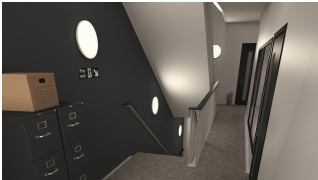

Category	Bulkheads
Application	Ancillary, Commercial, Education, Healthcare, Hospitality, Outdoor, Retail
Specification	Architectural

Mercurial

Mercurial 1 IP54 2CCT Multi Wattage Silver 1-10V Self-Test Emergency

Code: AMER1/1/S/DD4/SM3

PRODUCT FEATURES

- Utility LED wall/ceiling luminaire suitable for education and commercial applications and ancillary areas
- Corridor function options available for effective reduction in energy consumption
- Clip in gear tray ensures quick installation
- CCT selectable between 3000K and 4000K and power selectable; offering a choice of 2 outputs, in one luminaire (AMER1/1/** only)
- Side conduit entry covers retain sleek appearance when not in use