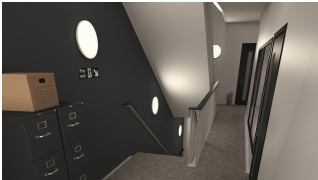

Code: AMER1/1/S/MWS/DM3

PRODUCT FEATURES

- Utility LED wall/ceiling luminaire suitable for education and commercial applications and ancillary areas
- Corridor function options available for effective reduction in energy consumption
- Clip in gear tray ensures quick installation
- CCT selectable between 3000K and 4000K and power selectable; offering a choice of 2 outputs, in one luminaire (AMER1/1/** only)
- Side conduit entry covers retain sleek appearance when not in use

Light Source	LED
Colour / Finish	Silver
IP Rating	IP54
IK Rating	IK08
Class Protection	2
Internal / External	Internal
Surface / Recessed / Suspended	Ceiling, Wall
Lumen Depreciation	L70 80,000h
Warranty (Years)	7
CE Mark	Yes
Diameter	370 mm
Emergency Output Duration	3 Hr