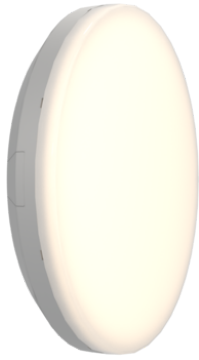

Category	Bulkheads
Application	Ancillary, Commercial, Education, Healthcare, Hospitality, Outdoor, Retail
Specification	Architectural

Mercurial

Mercurial 1 IP54 2CCT Multi Wattage Silver Self-Test Emergency

Code: AMER1/1/S/SM3

PRODUCT FEATURES

- Utility LED wall/ceiling luminaire suitable for education and commercial applications and ancillary areas
- Corridor function options available for effective reduction in energy consumption
- Clip in gear tray ensures quick installation
- CCT selectable between 3000K and 4000K and power selectable; offering a choice of 2 outputs, in one luminaire (AMER1/1/** only)
- Side conduit entry covers retain sleek appearance when not in use

GENERAL INFORMATION

Wattage	13W - 20W
Lumens Delivered	1900lm - 2700lm (4000K)
Lm/W	135lm/W (4000K)
Beam Angle	120
CRI	80
CCT	3000/4000K
Input	220-240V
Operating Temp	5°C - 40°C
SDCM	3
Product Weight without Packaging	1.261 kg

TECHNICAL INFORMATION

Light Source	LED
Colour / Finish	Silver
IP Rating	IP54
IK Rating	IK08
Class Protection	2
Internal / External	Internal
Surface / Recessed / Suspended	Ceiling, Wall
Lumen Depreciation	L70 80,000h
Warranty (Years)	7
CE Mark	Yes
Diameter	370 mm
Emergency Output Duration	3 Hr