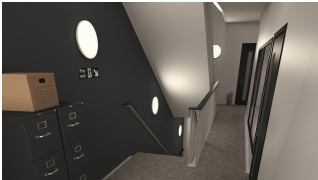

Category	Bulkheads
Application	Ancillary, Commercial, Education, Healthcare, Hospitality, Outdoor, Retail
Specification	Architectural

Mercurial

Mercurial 2 IP54 2CCT White Corridor Function

Code: AMER2/1/W/CF

PRODUCT FEATURES

- Utility LED wall/ceiling luminaire suitable for education and commercial applications and ancillary areas
- Corridor function options available for effective reduction in energy consumption
- Clip in gear tray ensures quick installation
- CCT selectable between 3000K and 4000K and power selectable; offering a choice of 2 outputs, in one luminaire (AMER1/1/** only)
- Side conduit entry covers retain sleek appearance when not in use