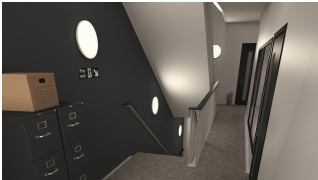

## PRODUCT FEATURES

- Utility LED wall/ceiling luminaire suitable for education and commercial applications and ancillary areas
- Corridor function options available for effective reduction in energy consumption
- Clip in gear tray ensures quick installation
- CCT selectable between 3000K and 4000K and power selectable; offering a choice of 2 outputs, in one luminaire (AMER1/1/\*\* only)
- Side conduit entry covers retain sleek appearance when not in use