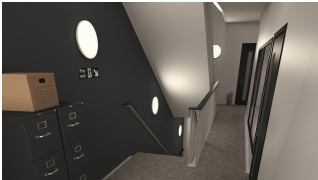

Code: AMER2/1/S/CF/DM3

PRODUCT FEATURES

- Utility LED wall/ceiling luminaire suitable for education and commercial applications and ancillary areas
- Corridor function options available for effective reduction in energy consumption
- Clip in gear tray ensures quick installation
- CCT selectable between 3000K and 4000K and power selectable; offering a choice of 2 outputs, in one luminaire (AMER1/1/** only)
- Side conduit entry covers retain sleek appearance when not in use

Light Source	LED
Colour / Finish	Silver
IP Rating	IP54
IK Rating	IK08
Class Protection	2
Internal / External	Internal
Surface / Recessed / Suspended	Ceiling, Wall
Lumen Depreciation	L70 80,000h
Warranty (Years)	7
CE Mark	Yes
Diameter	500 mm
Emergency Output Duration	3 Hr