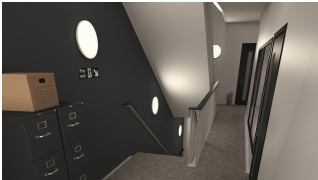

Category	Bulkheads
Application	Ancillary, Commercial, Education, Healthcare, Hospitality, Outdoor, Retail
Specification	Architectural

Mercurial

Mercurial 2 IP54 2CCT Silver DALI Self-Test Emergency

Code: AMER2/1/S/DD3/SM3

PRODUCT FEATURES

- Utility LED wall/ceiling luminaire suitable for education and commercial applications and ancillary areas
- Corridor function options available for effective reduction in energy consumption
- Clip in gear tray ensures quick installation
- CCT selectable between 3000K and 4000K and power selectable; offering a choice of 2 outputs, in one luminaire (AMER1/1/** only)
- Side conduit entry covers retain sleek appearance when not in use

TECHNICAL INFORMATION

Light Source	LED
Colour / Finish	Silver
IP Rating	IP54
IK Rating	IK08
Class Protection	2
Internal / External	Internal
Surface / Recessed / Suspended	Ceiling, Wall
Lumen Depreciation	L70 80,000h
Warranty (Years)	7
CE Mark	Yes
Diameter	500 mm
Emergency Output Duration	3 Hr