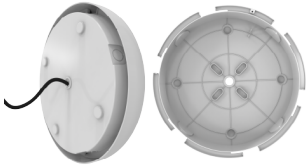

Category	Bulkheads
Application	Ancillary, Commercial, Education, Healthcare, Hospitality, Residential, Retail
Specification	Performance

Disco EVO

Disco EVO 2 Emergency
Code: ADIS2/1/M3

Reinforced Base

Reinforced base with a pre-drilled back entry and grommet for enhanced durability and effortless installation

Fast and Easy Install

Twist-on diffuser and 2-part design with push-fit terminals allow quick and easy installation

Speed-Optimised Packaging

Packed with the base facing up and detached for a fast, hassle-free installation

PRODUCT FEATURES

- Slim and modern bulkhead suitable for residential, commercial and industrial applications as well as ancillary areas
- All polycarbonate construction with opal diffuser and white trim ring with optional chrome, satin chrome or graphite trim ring accessories
- Gear tray located on the bezel, allowing the base to be installed and then the bezel connected, this coupled with 4x 20mm conduit entry points on base ensure a quick and simple installation
- Instant light output and unlimited switching
- High efficiency up to 145lm/W
- CCT selectable between 3000K, 4000K and 6500K and power selectable; offering a choice of 3 outputs, in one luminaire
- Two options of microwave sensor emergency

TECHNICAL INFORMATION

Light Source	LED
Colour / Finish	White
IP Rating	IP65
IK Rating	IK08
Class Protection	2
Internal / External	Internal / External
Surface / Recessed / Suspended	Ceiling, Wall
Lumen Depreciation	L70 54,000h
Warranty (Years)	5
CE Mark	Yes
Diameter	325 mm
Height	85 mm
Emergency Output Duration	3 Hr