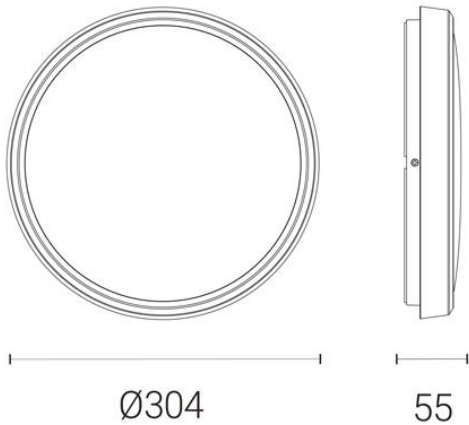

Smart IP54 Circular Wall/Ceiling

Smart IP54 Circular Wall/Ceiling Chrome

Code: 4L1/3320

ACCESSORIES

4L1/8031	Smart Remote
4L1/8036	Smart PIR Sensor