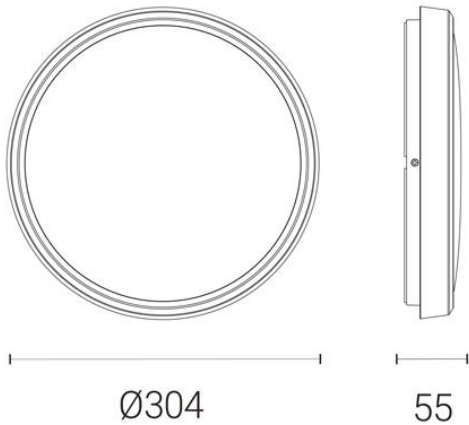

Smart IP54 Circular Wall/Ceiling

Smart IP54 Circular Wall/Ceiling White

Code: 4L1/3321

ACCESSORIES

4L1/8031	Smart Remote
4L1/8036	Smart PIR Sensor