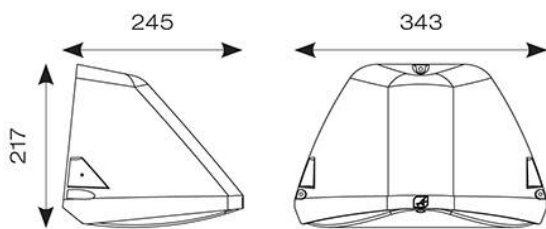

Wolf

Wolf CCT Multi Wattage Wallpack DALI Black
Code: AWOLF/BLK/DD3

ACCESSORIES

AWOLF/S/BLK/1	Wolf Post Top Bracket Single Black
AWOLF/S/SG/1	Wolf Post Top Bracket Single Silver Grey
AWOLF/D/BLK/1	Wolf Post Top Bracket Double Black
AWOLF/D/SG/1	Wolf Post Top Bracket Double Silver Grey