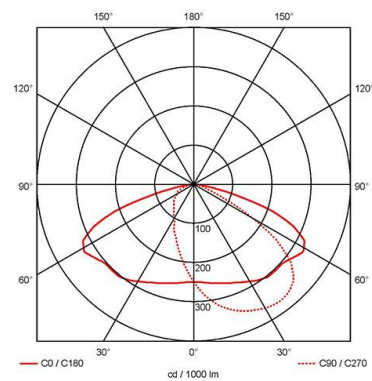

Wolf

Wolf CCT Multi Wattage Wallpack DALI Black
Code: AWOLF/BLK/DD3

ACCESSORIES

AWOLF/S/BLK/1	Wolf Post Top Bracket Single Black
AWOLF/S/SG/1	Wolf Post Top Bracket Single Silver Grey
AWOLF/D/BLK/1	Wolf Post Top Bracket Double Black
AWOLF/D/SG/1	Wolf Post Top Bracket Double Silver Grey