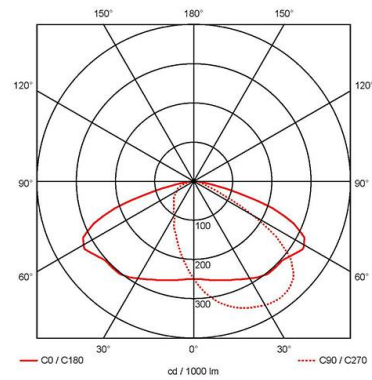

Wolf

Wolf CCT Multi Wattage Wallpack OCTO Smart Control Black
Code: AWOLF/BLK/OCTO

ACCESSORIES

AWOLF/S/BLK/1	Wolf Post Top Bracket Single Black
AWOLF/S/SG/1	Wolf Post Top Bracket Single Silver Grey
AWOLF/D/BLK/1	Wolf Post Top Bracket Double Black
AWOLF/D/SG/1	Wolf Post Top Bracket Double Silver Grey