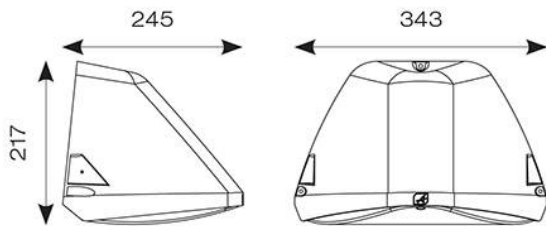

Wolf

Wolf CCT Multi Wattage Wallpack OCTO Smart Control Black
Code: AWOLF/BLK/OCTO

ACCESSORIES

AWOLF/S/BLK/1	Wolf Post Top Bracket Single Black
AWOLF/S/SG/1	Wolf Post Top Bracket Single Silver Grey
AWOLF/D/BLK/1	Wolf Post Top Bracket Double Black
AWOLF/D/SG/1	Wolf Post Top Bracket Double Silver Grey