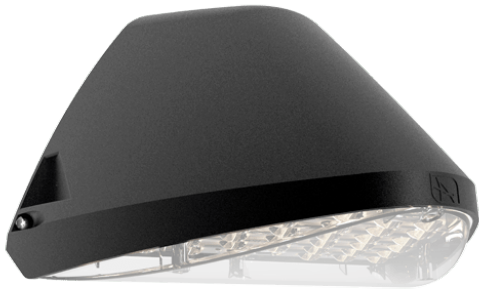

Category	Bulkheads
Application	Ancillary, Commercial, Healthcare, Hospitality, Industrial, Outdoor, Retail
Specification	Performance

Wolf

Wolf CCT Multi Wattage Wallpack OCTO Smart Control Black

Code: AWOLF/BLK/OCTO

PRODUCT FEATURES

- Modern, robust die-cast aluminium low glare wall pack suitable for commercial and industrial applications
- Reduced light pollution with 0% upward light distribution, helps with compliance with Dark Skies recommendations, helps with compliance with Dark Skies recommendations
- High efficiency up to 120 Lm/W
- Multiple conduit entry and BESA fixing points
- Advanced lens technology offers wide distribution for optimum spacing and uniformity; whilst ensuring minimal uplight and light pollution
- Power selectable; offering a choice of 3 outputs, in one luminaire
- Electrostatic paint finish for enhanced corrosion resistance
- 20mm East and West side entry for surface conduit and through-wire

GENERAL INFORMATION

Wattage	30W
Lumens Delivered	2200lm / 2400lm / 3600lm (4000K)
Lm/W	120lm/W (4000K)
Beam Angle	70/140
CRI	82
CCT	3000/4000K
Input	220-240V
Operating Temp	-20°C - 40°C
SDCM	5
Product Weight without Packaging	2.845 kg

TECHNICAL INFORMATION

Light Source	LED
Colour / Finish	Black
IP Rating	IP65
IK Rating	IK10
Class Protection	1
Internal / External	External
Surface / Recessed / Suspended	Pole, Wall
Lumen Depreciation	L80 84,000h
Warranty (Years)	5
CE Mark	Yes
Height	220 mm