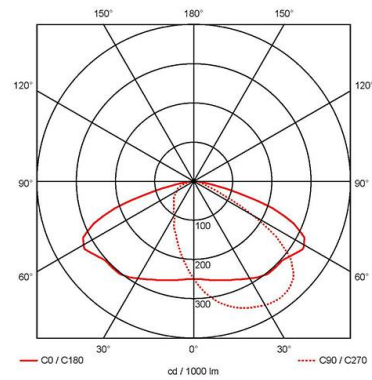

Wolf

Wolf CCT Multi Wattage Wallpack Self-Test Emergency Black
Code: AWOLF/BLK/SM3

ACCESSORIES

AWOLF/S/BLK/1	Wolf Post Top Bracket Single Black
AWOLF/S/SG/1	Wolf Post Top Bracket Single Silver Grey
AWOLF/D/BLK/1	Wolf Post Top Bracket Double Black
AWOLF/D/SG/1	Wolf Post Top Bracket Double Silver Grey