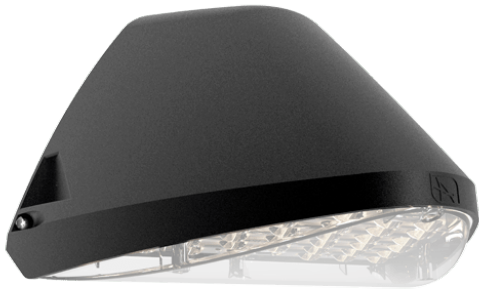

Category	Bulkheads
Application	Ancillary, Commercial, Healthcare, Hospitality, Industrial, Outdoor, Retail
Specification	Performance

Wolf

Wolf CCT Multi Wattage Wallpack Self-Test Emergency Black

Code: AWOLF/BLK/SM3

PRODUCT FEATURES

- Modern, robust die-cast aluminium low glare wall pack suitable for commercial and industrial applications
- Reduced light pollution with 0% upward light distribution, helps with compliance with Dark Skies recommendations, helps with compliance with Dark Skies recommendations
- High efficiency up to 120 Lm/W
- Multiple conduit entry and BESA fixing points
- Advanced lens technology offers wide distribution for optimum spacing and uniformity; whilst ensuring minimal uplight and light pollution
- Power selectable; offering a choice of 3 outputs, in one luminaire
- Electrostatic paint finish for enhanced corrosion resistance
- 20mm East and West side entry for surface conduit and through-wire

GENERAL INFORMATION

Wattage	19W / 21W / 31W
Lumens Delivered	2200lm / 2400lm / 3600lm (4000K)
Lm/W	120lm/W (4000K)
Beam Angle	70/140
CRI	82
CCT	3000/4000K
Input	220-240V
Operating Temp	0°C - 40°C
SDCM	5
Product Weight without Packaging	3.288 kg

TECHNICAL INFORMATION

Light Source	LED
Colour / Finish	Black
IP Rating	IP65
IK Rating	IK10
Class Protection	1
Internal / External	External
Surface / Recessed / Suspended	Pole, Wall
Lumen Depreciation	L80 84,000h
Warranty (Years)	5
CE Mark	Yes
Height	220 mm
Emergency Output Duration	3 Hr