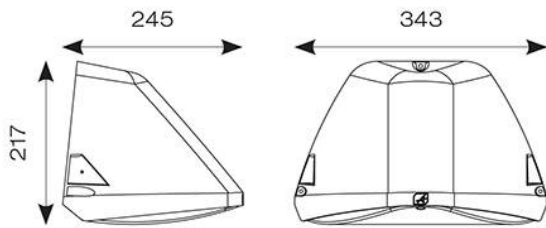

Wolf

Wolf CCT Multi Wattage Wallpack Self-Test Emergency Black
Code: AWOLF/BLK/SM3

ACCESSORIES

AWOLF/S/BLK/1	Wolf Post Top Bracket Single Black
AWOLF/S/SG/1	Wolf Post Top Bracket Single Silver Grey
AWOLF/D/BLK/1	Wolf Post Top Bracket Double Black
AWOLF/D/SG/1	Wolf Post Top Bracket Double Silver Grey