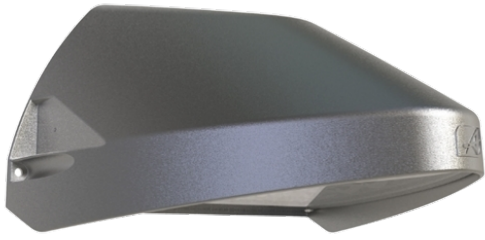

Category	Bulkheads
Application	Ancillary, Commercial, Healthcare, Hospitality, Industrial, Outdoor, Retail
Specification	Performance

Wolf Mini

Wolf Mini Wallpack CCT DALI Silver Grey
Code: AWOLF/MINI/SG/DD3

PRODUCT FEATURES

- Modern, robust die-cast aluminium low glare wall pack suitable for commercial and industrial applications
- Reduced light pollution with 0% upward light distribution, helps with compliance with Dark Skies recommendations
- High efficiency up to 125 Lm/W
- Multiple conduit, 20mm East and West side entries and rear BESA mounting
- Advanced lens technology offers wide distribution for optimum spacing and uniformity; whilst ensuring minimal uplight and light pollution
- Power selectable; offering a choice of 2 outputs, in one luminaire
- Electrostatic paint finish for enhanced corrosion resistance
- Dimmable and Smart options available

GENERAL INFORMATION

Wattage	8W
Lumens Delivered	500lm / 1000lm (4000K)
Lm/W	125lm/W (4000K)
Beam Angle	70/140
CRI	82
CCT	3000/4000K
Input	220-240V
Operating Temp	-20°C - 40°C
SDCM	3
Product Weight without Packaging	0.13 kg

TECHNICAL INFORMATION

Light Source	LED
Colour / Finish	Silver Grey
IP Rating	IP65
IK Rating	IK09
Class Protection	1
Internal / External	External
Surface / Recessed / Suspended	Wall
Lumen Depreciation	L80 84,000h
Warranty (Years)	5
CE Mark	Yes
Height	155 mm