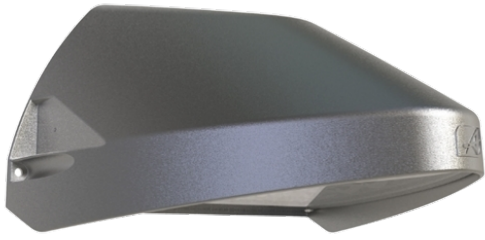

Category	Bulkheads
Application	Ancillary, Commercial, Healthcare, Hospitality, Industrial, Outdoor, Retail
Specification	Performance

Wolf Mini

Wolf Mini Wallpack CCT OCTO Smart Control Silver Grey

Code: AWOLF/MINI/SG/OCTO

PRODUCT FEATURES

- Modern, robust die-cast aluminium low glare wall pack suitable for commercial and industrial applications
- Reduced light pollution with 0% upward light distribution, helps with compliance with Dark Skies recommendations
- High efficiency up to 125 Lm/W
- Multiple conduit, 20mm East and West side entries and rear BESA mounting
- Advanced lens technology offers wide distribution for optimum spacing and uniformity; whilst ensuring minimal uplight and light pollution
- Power selectable; offering a choice of 2 outputs, in one luminaire
- Electrostatic paint finish for enhanced corrosion resistance
- Dimmable and Smart options available

TECHNICAL INFORMATION

Light Source	LED
Colour / Finish	Silver Grey
IP Rating	IP65
IK Rating	IK09
Class Protection	1
Internal / External	External
Surface / Recessed / Suspended	Wall
Lumen Depreciation	L80 84,000h
Warranty (Years)	5
CE Mark	Yes
Height	155 mm