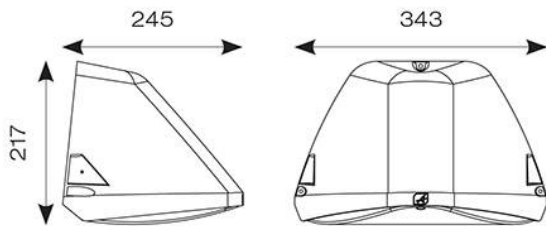

Wolf

Wolf CCT Multi Wattage Wallpack DALI Silver Grey
Code: AWOLF/SG/DD3

ACCESSORIES

AWOLF/S/BLK/1	Wolf Post Top Bracket Single Black
AWOLF/S/SG/1	Wolf Post Top Bracket Single Silver Grey
AWOLF/D/BLK/1	Wolf Post Top Bracket Double Black
AWOLF/D/SG/1	Wolf Post Top Bracket Double Silver Grey