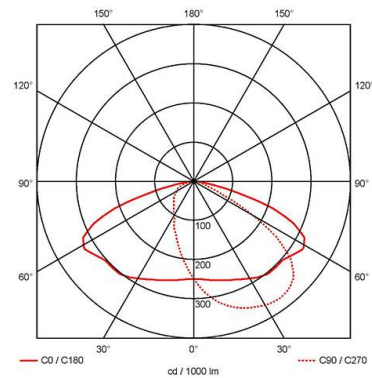

Wolf

Wolf CCT Multi Wattage Wallpack DALI Silver Grey
Code: AWOLF/SG/DD3

ACCESSORIES

AWOLF/S/BLK/1	Wolf Post Top Bracket Single Black
AWOLF/S/SG/1	Wolf Post Top Bracket Single Silver Grey
AWOLF/D/BLK/1	Wolf Post Top Bracket Double Black
AWOLF/D/SG/1	Wolf Post Top Bracket Double Silver Grey