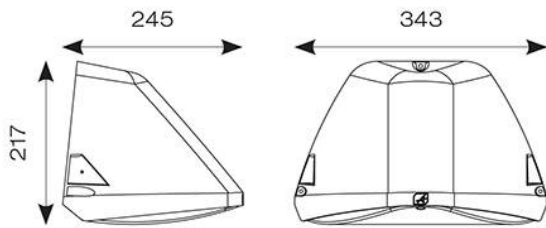

ACCESSORIES

AWOLF/S/BLK/1	Wolf Post Top Bracket Single Black
AWOLF/S/SG/1	Wolf Post Top Bracket Single Silver Grey
AWOLF/D/BLK/1	Wolf Post Top Bracket Double Black
AWOLF/D/SG/1	Wolf Post Top Bracket Double Silver Grey