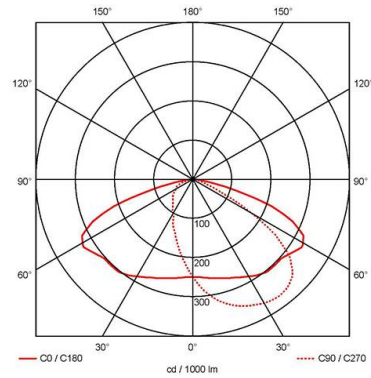

ACCESSORIES

AWOLF/S/BLK/1	Wolf Post Top Bracket Single Black
AWOLF/S/SG/1	Wolf Post Top Bracket Single Silver Grey
AWOLF/D/BLK/1	Wolf Post Top Bracket Double Black
AWOLF/D/SG/1	Wolf Post Top Bracket Double Silver Grey