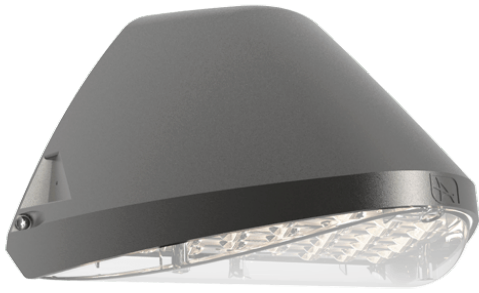

# Wolf

Wolf CCT Multi Wattage Wallpack Microwave Sensor Photocell Silver Grey  
**Code:** AWOLF/SG/MWS/PC

## PRODUCT FEATURES

- Modern, robust die-cast aluminium low glare wall pack suitable for commercial and industrial applications
- Reduced light pollution with 0% upward light distribution, helps with compliance with Dark Skies recommendations, helps with compliance with Dark Skies recommendations
- High efficiency up to 120 Lm/W
- Multiple conduit entry and BESA fixing points
- Advanced lens technology offers wide distribution for optimum spacing and uniformity; whilst ensuring minimal uplight and light pollution
- Power selectable; offering a choice of 3 outputs, in one luminaire
- Electrostatic paint finish for enhanced corrosion resistance
- 20mm East and West side entry for surface conduit and through-wire

TECHNICAL INFORMATION	
<b>Light Source</b>	LED
<b>Colour / Finish</b>	Silver Grey
<b>IP Rating</b>	IP65
<b>IK Rating</b>	IK10
<b>Class Protection</b>	1
<b>Internal / External</b>	External
<b>Surface / Recessed / Suspended</b>	Pole, Wall
<b>Lumen Depreciation</b>	L80 84,000h
<b>Warranty (Years)</b>	5
<b>CE Mark</b>	Yes
<b>Height</b>	220 mm